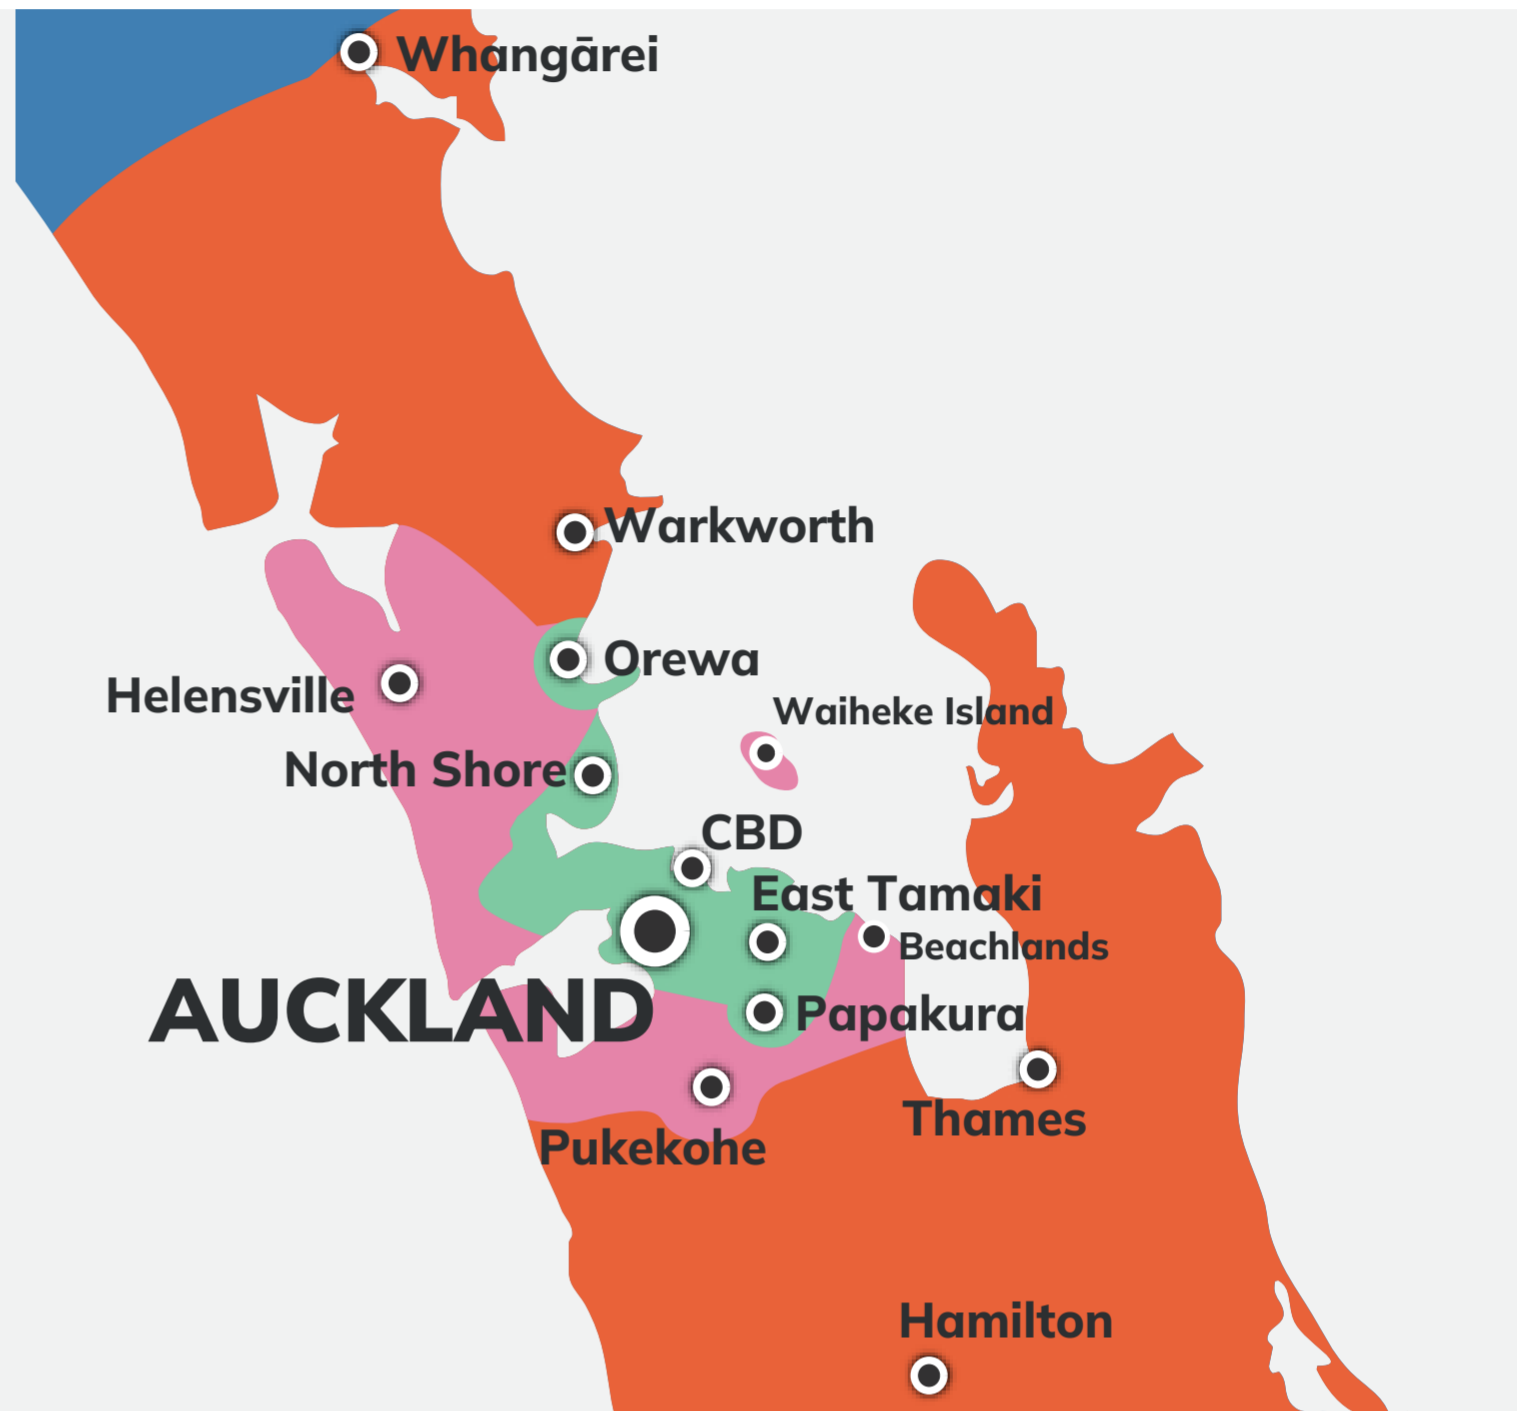

Auckland

Delivery Map

- Local - Metropolitan Area
- Regional Area
- Outer Area
- Within Island

The delivery price depends on where your item is going - Local; Outer Area; Regional; Within Island; Inter-Island.

WITHIN ISLAND DELIVERY

For Local, Outer Area, Regional and Within Island.

Local Delivery (MS)

Delivery within the local metropolitan area.

Outer Area (RS)

Delivery within 75km* of the local metropolitan area.

* Distances are a guideline only and are as per Company zone mapping.

INTER-ISLAND DELIVERY

Two options are available - Overnight; or Two-Day Delivery.

Overnight Inter-Island (NE)

Overnight delivery between the islands.