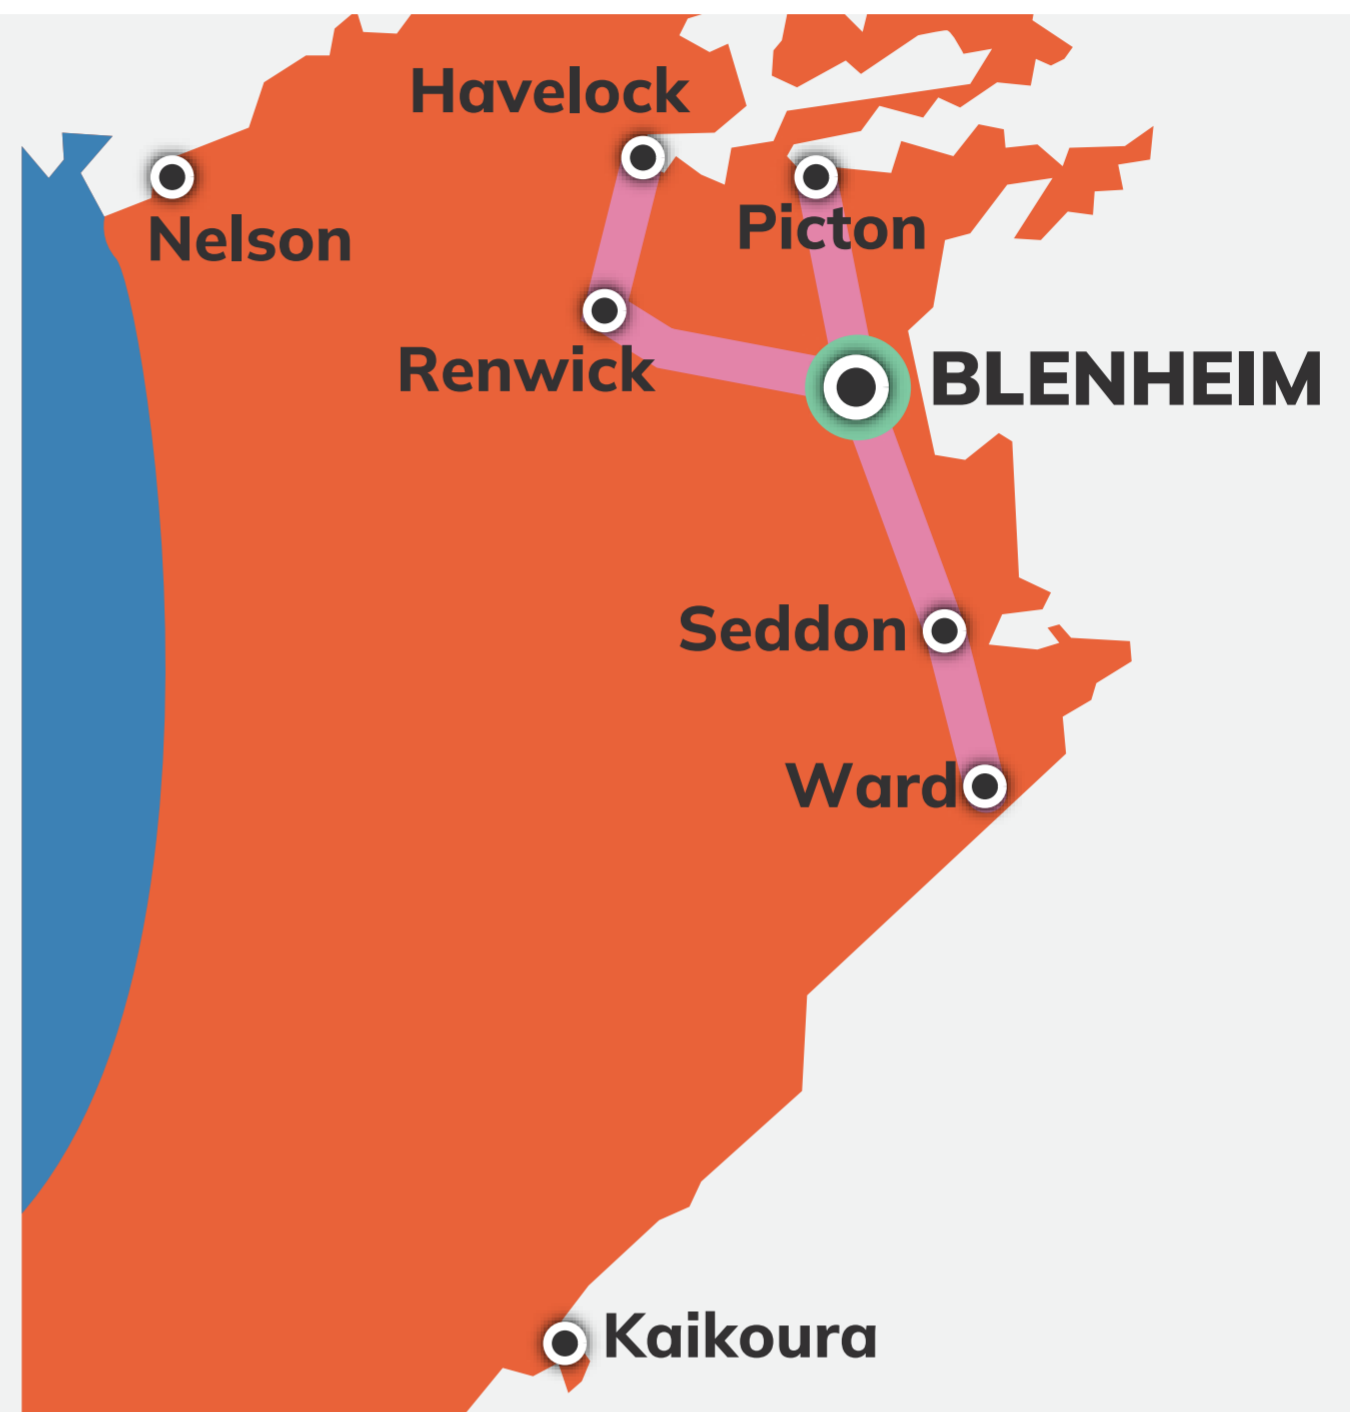

# Blenheim

## Delivery Map

- Local - Metropolitan Area
- Regional Area
- Outer Area
- Within Island

The delivery price depends on where your item is going - Local; Outer Area; Regional; Within Island; Inter-Island.

### Local Delivery (MS)

Delivery within the local metropolitan area.

### Regional Area (RN)

Delivery within 150km\* of the local metropolitan area.