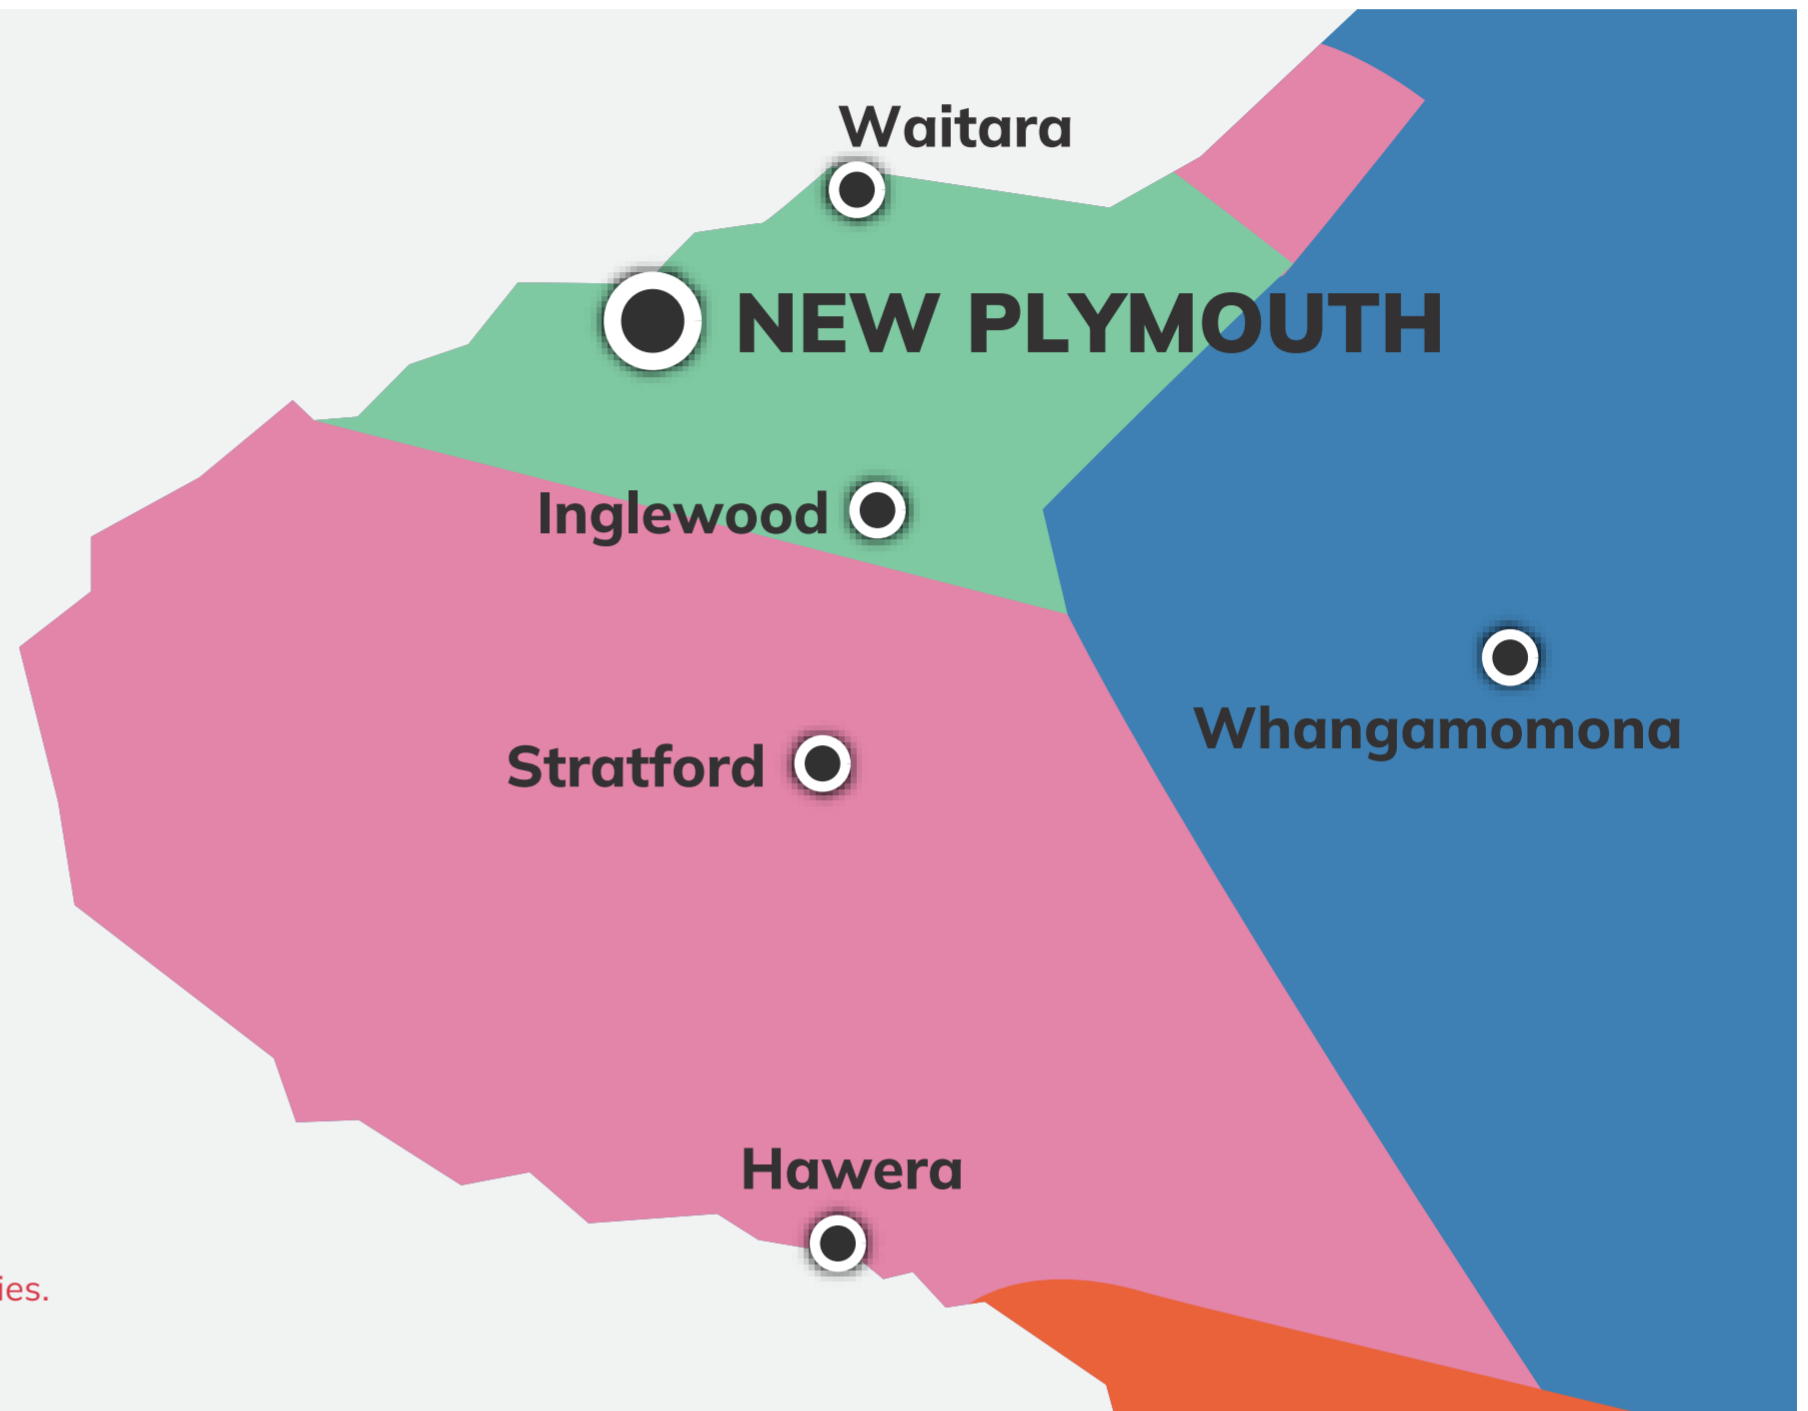

New Plymouth

Delivery Map

- Local - Metropolitan Area
- Regional Area
- Outer Area
- Within Island

The delivery price depends on where your item is going - Local; Outer Area; Regional; Within Island; Inter-Island.

Additional service prices apply for:

- Residential
- Rural/Non-Urban
- Saturday Delivery
- Dangerous Goods
- Offshore Islands
  (Waiheke Island, Great Barrier Island, Chatham Islands, Stewart Island)

* Please note - Delivery to physical addresses only.
We can not deliver to PO Boxes, NZ Post lobbies, shops or agencies.

WITHIN ISLAND DELIVERY

For Local, Outer Area, Regional and Within Island.

Local Delivery (MS)

Delivery within the local metropolitan area.

Outer Area (RS)

Delivery within 75km* of the local metropolitan area.

Regional Area (RN)

Delivery within 150km* of the local metropolitan area.

Within Island (PE)

Overnight delivery within the island.

Maximums per item: Weight: 25kg / Volume: 0.125m³ / Length: 1.8m

ADDITIONAL DELIVERY

For Residential, Rural/Non-Urban, Saturday, Dangerous Goods.

Residential Delivery (RES)

Additional to base price for Residential Zone delivery per item.

Rural/Non-Urban Delivery (RZ)

Additional to base price for Rural/Non-Urban delivery addresses per item.

Saturday Delivery (SD)

Additional to base price for Saturday deliveries per item.

Dangerous Goods (DG)

Additional to base price for Dangerous Goods & Hazardous Substances deliveries per item.

Maximums per item: Weight: 25kg / Volume: 0.125m³ / Length: 1.8m

* Distances are a guideline only and are as per Company zone mapping.

INTER-ISLAND DELIVERY

Two options are available - Overnight; or Two-Day Delivery.

Overnight Inter-Island (NE)

Overnight delivery between the islands.

Two-Day Inter-Island (TD)

Two-day delivery between the islands.

Maximums per item: Weight: 25kg / Volume: 0.125m³ / Length: 1.8m

Express Pack Satchels

Post Haste plastic satchels provide a total packaging solution. These are tough, durable and self-sealing. Choose from 5 convenient sizes for peace of mind*.