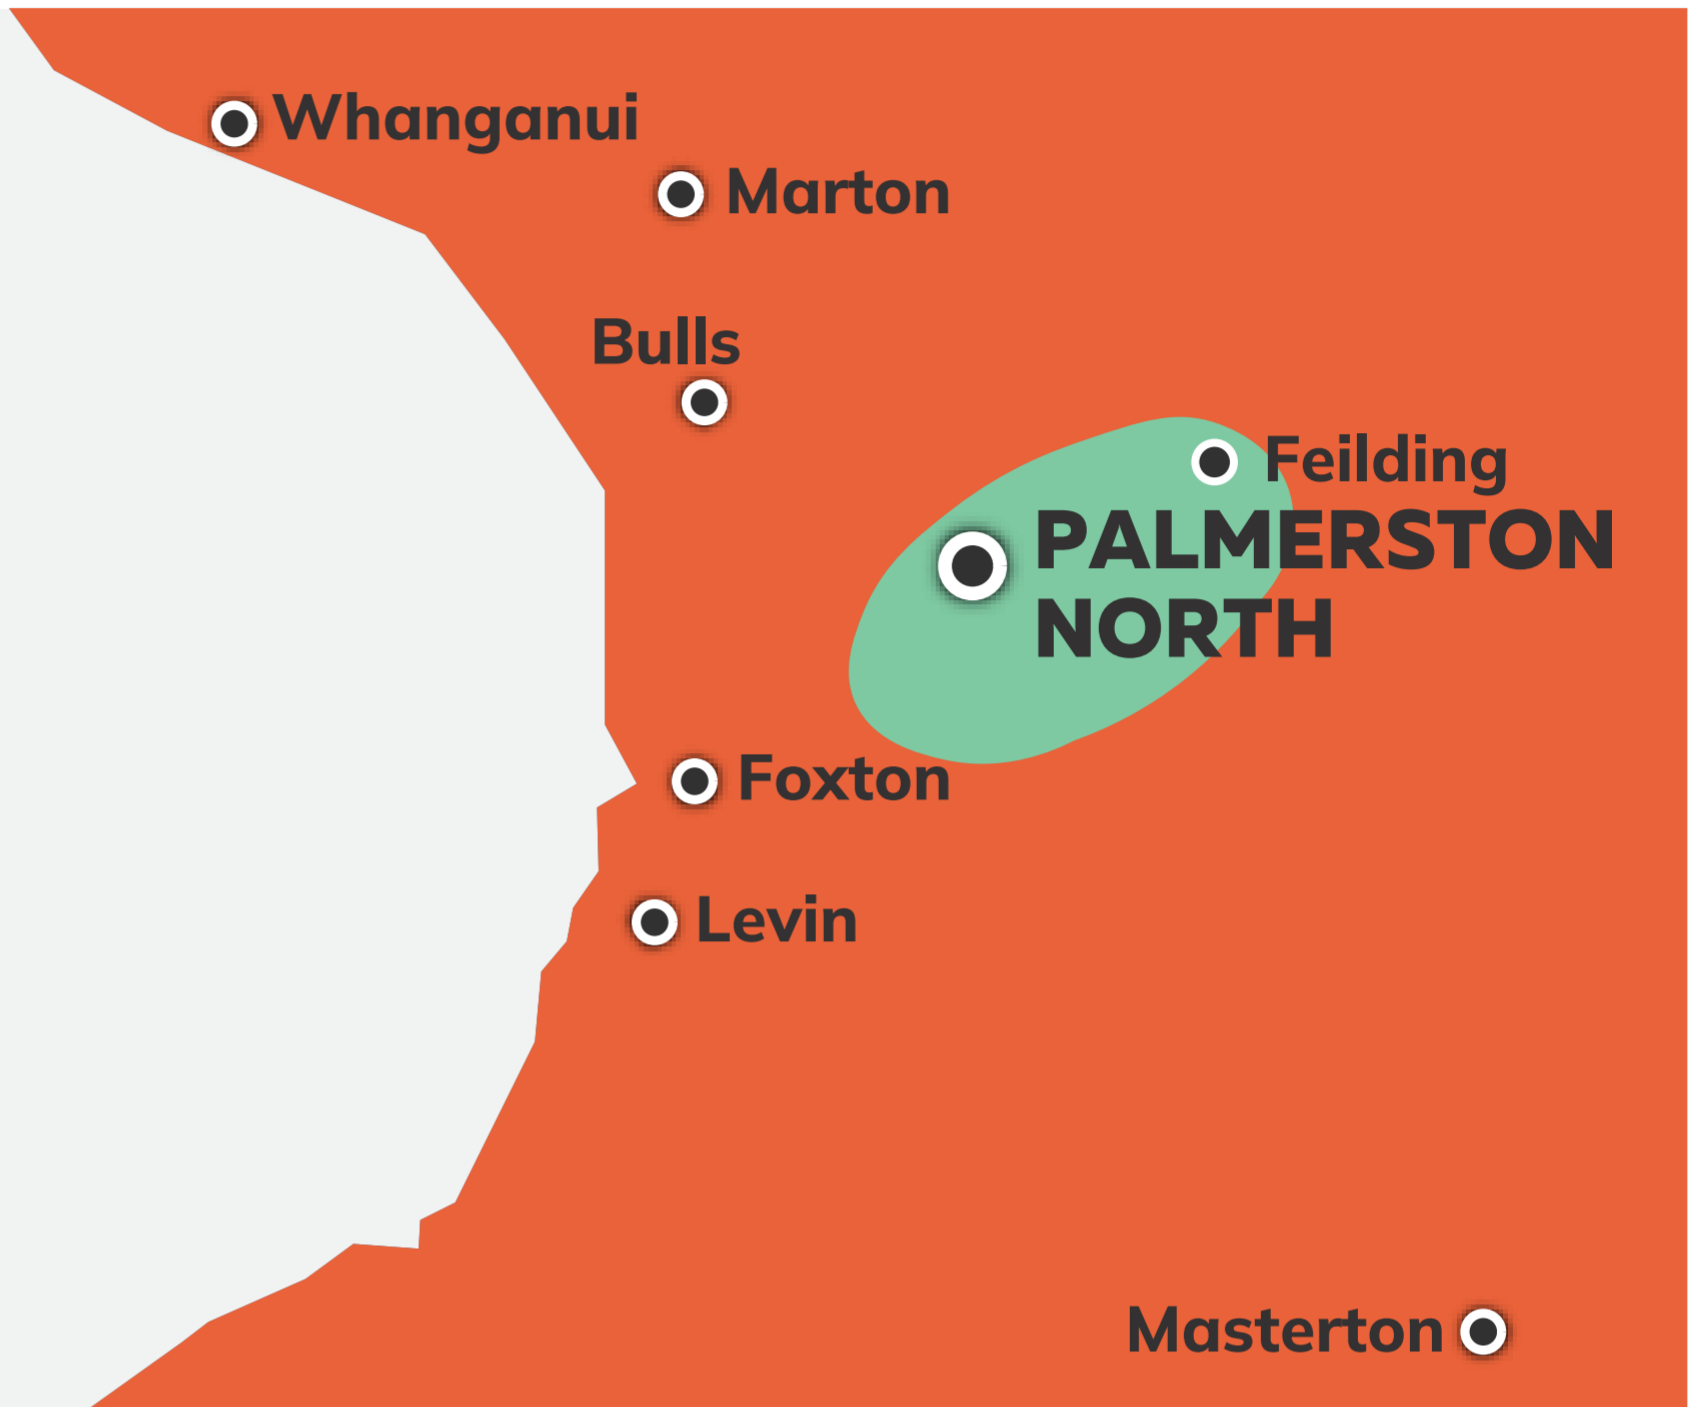

Delivery Guide Nationwide

Palmerston North

Delivery Map

- Local - Metropolitan Area
- Regional Area
- Outer Area
- Within Island

The delivery price depends on where your item is going - Local; Outer Area; Regional; Within Island; Inter-Island.

WITHIN ISLAND DELIVERY

For Local, Outer Area, Regional and Within Island.

Local Delivery (MS)

Delivery within the local metropolitan area.

Outer Area (RS)

Delivery within 75km* of the local metropolitan area.

* Distances are a guideline only and are as per Company zone mapping.

INTER-ISLAND DELIVERY

Two options are available - Overnight; or Two-Day Delivery.

Overnight Inter-Island (NE)

Overnight delivery between the islands.