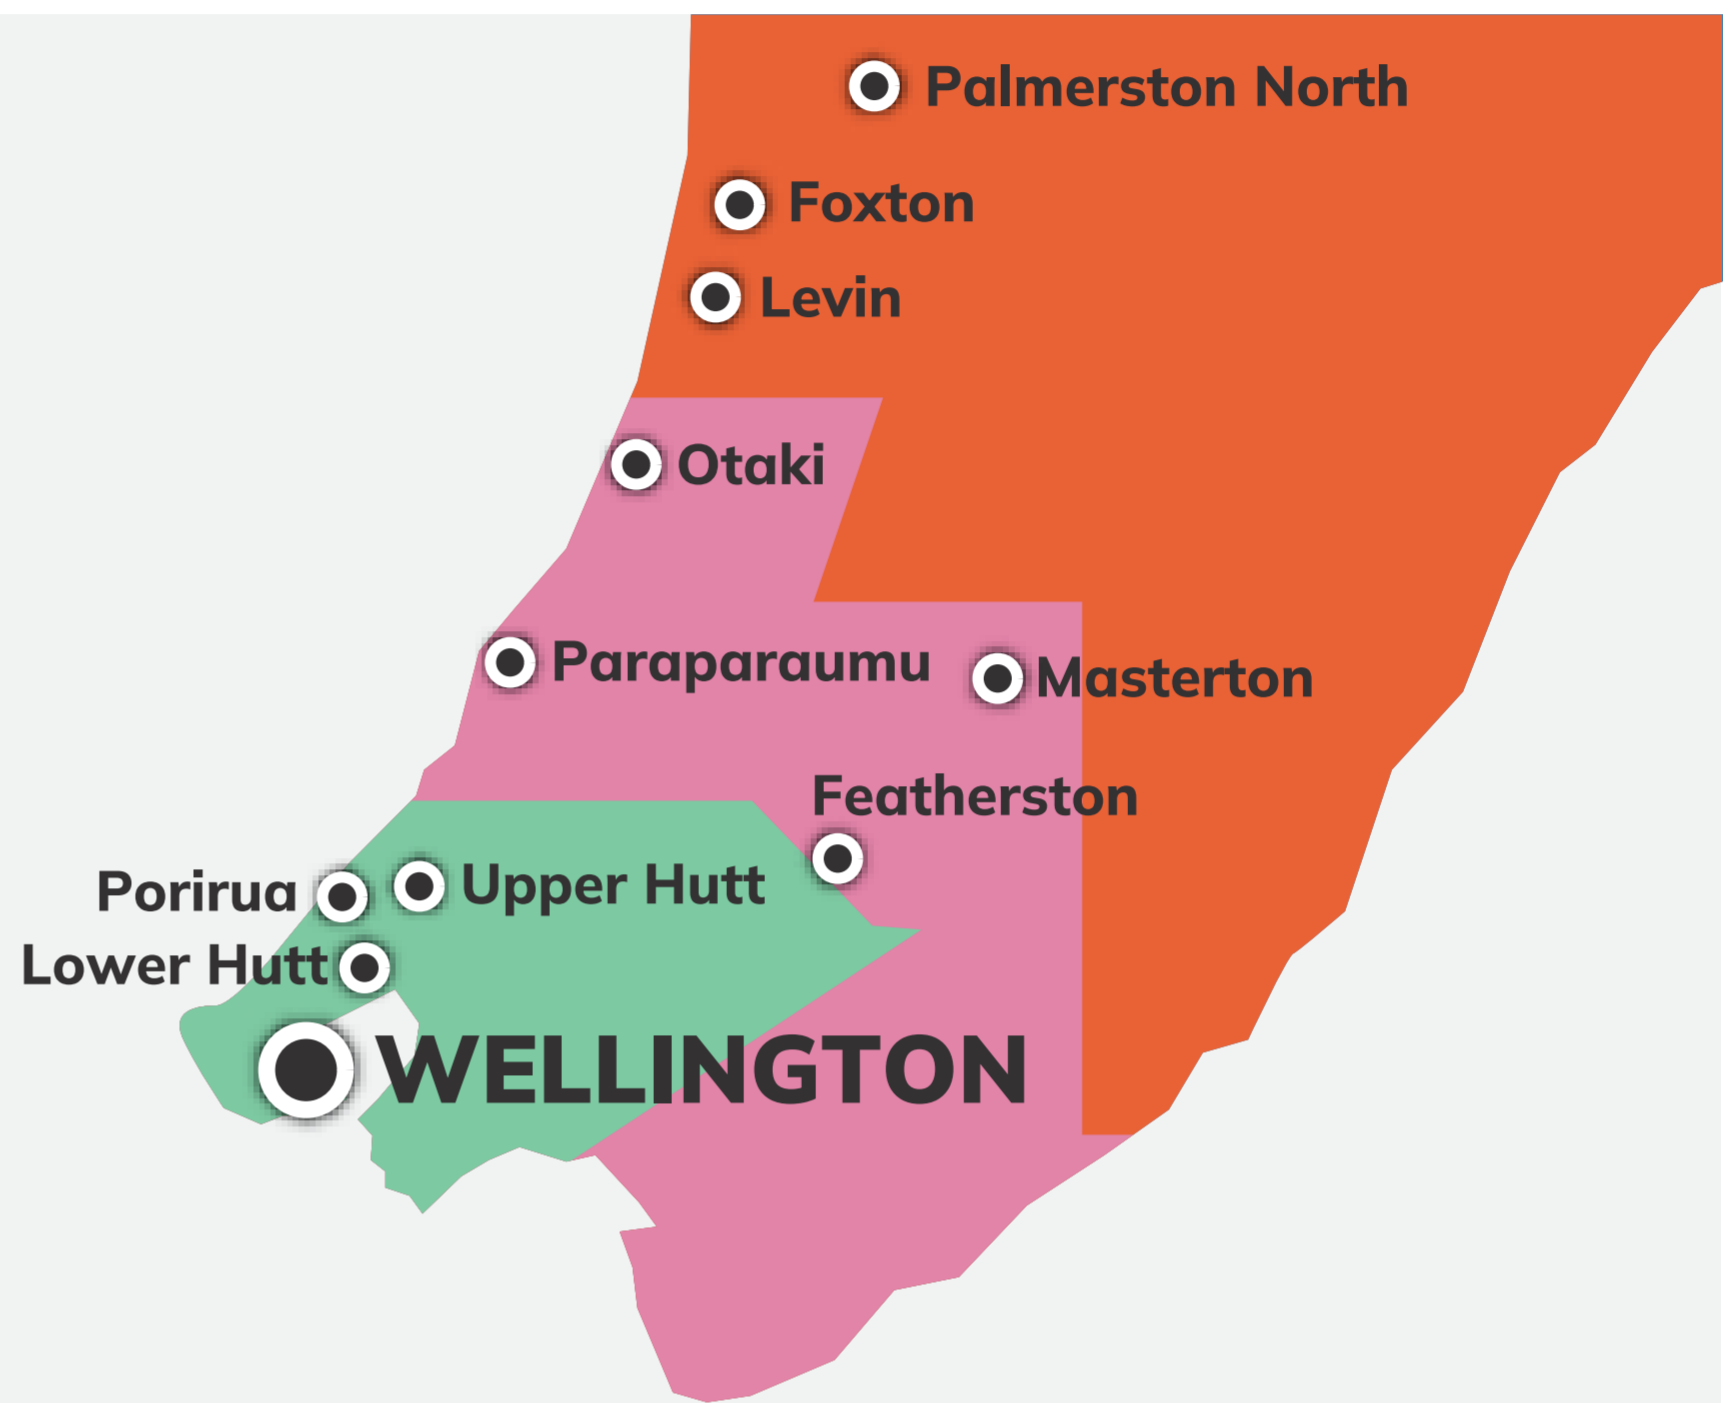

Wellington

Delivery Map

- Local - Metropolitan Area
- Regional Area
- Outer Area
- Within Island

The delivery price depends on where your item is going - Local; Outer Area; Regional; Within Island; Inter-Island.

Additional service prices apply for:

- Residential
- Rural/Non-Urban
- Saturday Delivery
- Dangerous Goods
- Offshore Islands
  (Waiheke Island, Great Barrier Island, Chatham Islands, Stewart Island)

* Please note - Delivery to physical addresses only.
We can not deliver to PO Boxes, NZ Post lobbies, shops or agencies.

WITHIN ISLAND DELIVERY

For Local, Outer Area, Regional and Within Island.

Local Delivery (MS)

Delivery within the local metropolitan area.

Outer Area (RS)

Delivery within 75km* of the local metropolitan area.

Regional Area (RN)

Delivery within 150km* of the local metropolitan area.

Within Island (PE)

Overnight delivery within the island.

Maximums per item: Weight: 25kg / Volume: 0.125m³ / Length: 1.8m

ADDITIONAL DELIVERY

For Residential, Rural/Non-Urban, Saturday, Dangerous Goods.

Residential Delivery (RES)

Additional to base price for Residential Zone delivery per item.

Rural/Non-Urban Delivery (RZ)

Additional to base price for Rural/Non-Urban delivery addresses per item.

Saturday Delivery (SD)

Additional to base price for Saturday deliveries per item.

Dangerous Goods (DG)

Additional to base price for Dangerous Goods & Hazardous Substances deliveries per item.

Maximums per item: Weight: 25kg / Volume: 0.125m³ / Length: 1.8m

* Distances are a guideline only and are as per Company zone mapping.

INTER-ISLAND DELIVERY

Two options are available - Overnight; or Two-Day Delivery.

Overnight Inter-Island (NE)

Overnight delivery between the islands.

Two-Day Inter-Island (TD)

Two-day delivery between the islands.

Maximums per item: Weight: 25kg / Volume: 0.125m³ / Length: 1.8m

Express Pack Satchels

Post Haste plastic satchels provide a total packaging solution. These are tough, durable and self-sealing. Choose from 5 convenient sizes for peace of mind*.