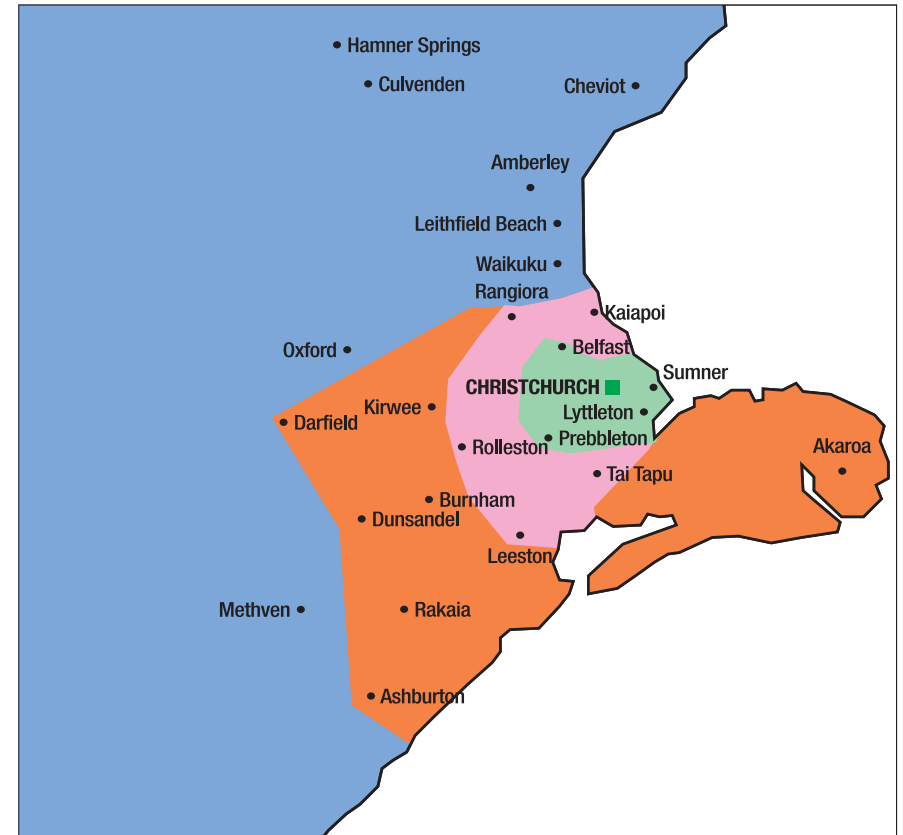

Ticketing Guidelines - Christchurch

Local and Regional Areas

Localink

Delivery within the local metropolitan area

Outer Area

Delivery from Rangiora to Leeston, including Lincoln & Rolleston

Regionalink

Delivery to Ashburton, including Darfield and Akaroa

Nationwide

Intra Island

Overnight delivery within the Island

Inter Island

Overnight delivery between Islands

Two Day Inter Island

Two day delivery between Islands

Express Pack Satchels

5 Convenient Sizes

Letter 150mm x 260mm
Small 210mm x 260mm
Medium 280 x 390mm
Large 360mm x 415mm
Xtra Large 450mm x 450mm

Nationwide Delivery

Within the Island
Overnight by 12noon

Nationwide Delivery

Between the Islands
Overnight by 12noon

Service Standard

Local

Same day if picked up prior to 12 noon
Overnight if picked up after 12 noon

Within the Island

Overnight by 12 noon

Outer Area and Regional

Overnight by 12noon

Between Islands

Overnight by 12 noon
Economy 2 day option

Christchurch Delivery Area

Autobook. 0800 767 842

Customer Service. 03 345 6830 Or. 0800 106 828

WWW.POSTHASTE.CO.NZ