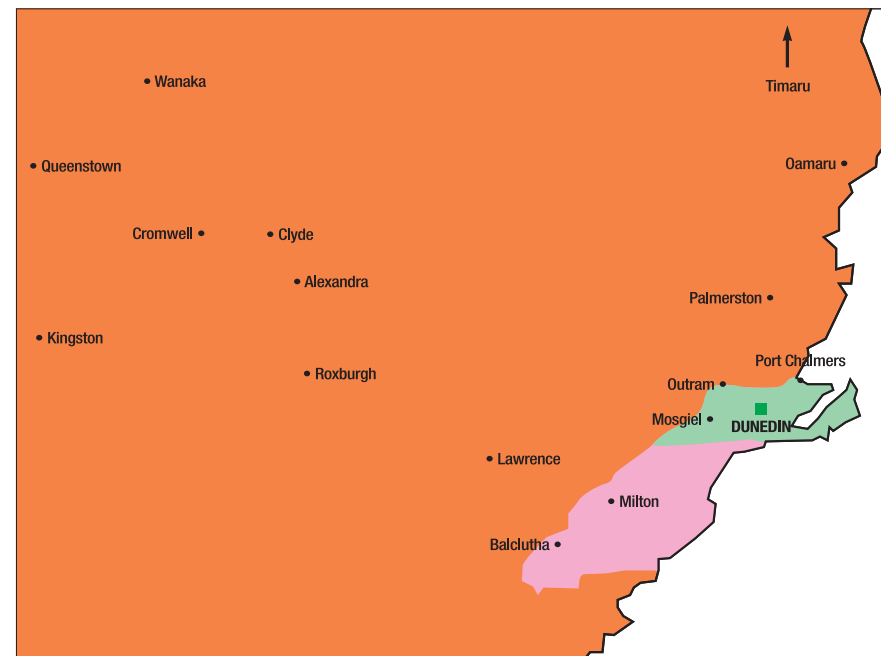

Ticketing Guidelines - Dunedin

Local and Regional Areas

Localink

Delivery within the local metropolitan area

Outer Area

Delivery within 75kms of local metropolitan area

Regionalink

Overnight delivery in regional Otago area, also covers Oamaru through to Christchurch

Between the Islands
 Overnight by 12noon

Service Standard

Local

Same day if picked up prior to 12 noon
 Overnight if picked up after 12 noon

Outer Area and Regional

Overnight by 12noon

Within the Island

Overnight by 12 noon

Between Islands

Overnight by 12 noon
 Economy 2 day option

Dunedin Delivery Area

Autobook. 0800 767 842

Customer Service. 0800 106 828

P. 03 477 7238

WWW.POSTHASTE.CO.NZ