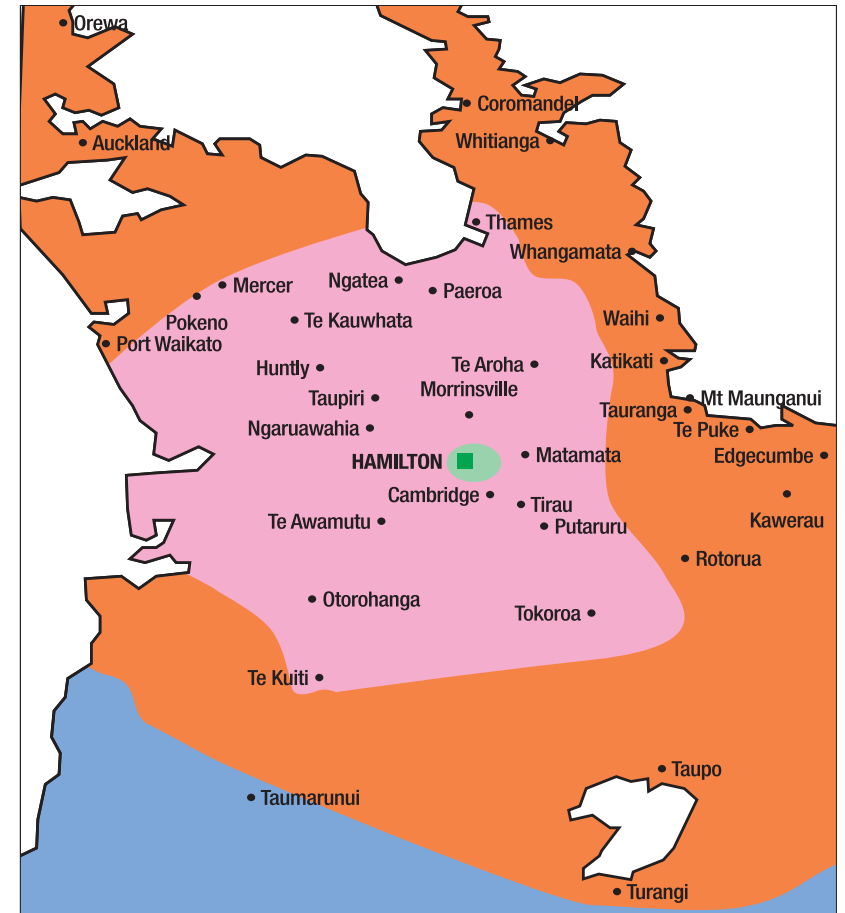

Ticketing Guidelines - Hamilton

Local and Regional Areas

Localink

Delivery within the local metropolitan area

Outer Area

Delivery within 75kms of local metropolitan area

Regionalink

Delivery between 75 and 150kms of local metropolitan area

Nationwide

Intra Island

Overnight delivery within the Island

Inter Island

Overnight delivery between Islands

Two Day Inter Island

Two day delivery between Islands

Express Pack Satchels

5 Convenient Sizes

Letter 150mm x 260mm
Small 210mm x 260mm
Medium 280 x 390mm
Large 360mm x 415mm
Xtra Large 450mm x 450mm

Nationwide Delivery

Within the Island
Overnight by 12noon

Nationwide Delivery

Between the Islands
Overnight by 12noon

Service Standard

Local

Same day if picked up prior to 12 noon
Overnight if picked up after 12 noon

Within the Island

Overnight by 12 noon

Outer Area and Regional

Overnight by 12noon

Between Islands

Overnight by 12 noon
Economy 2 day option

Hamilton Delivery Area

Autobook. 0800 767 842

Customer Service. 07 846 0666 **Or.** 0800 106 828

P. 07 846 0577

WWW.POSTHASTE.CO.NZ