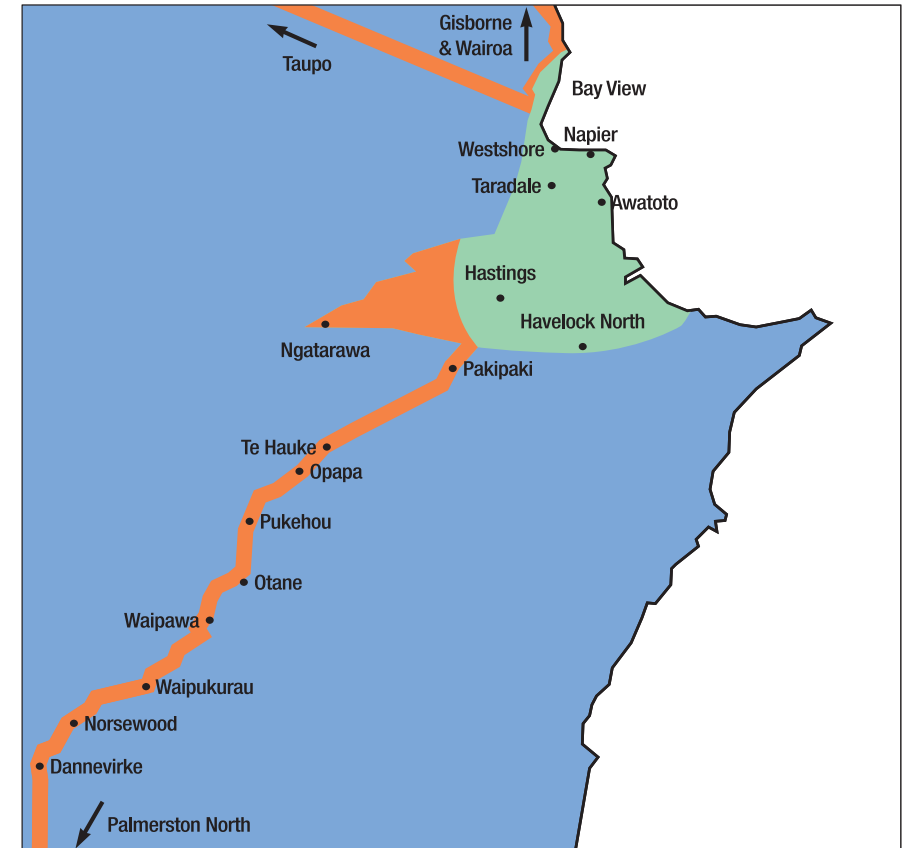

Ticketing Guidelines - Hawkes Bay

Local and Regional Areas

Localink

Delivery within the local metropolitan area

Outer Area

Delivery to Taupo, Palmerston North, Gisborne and Wairoa

Regionalink

Delivery to Taupo, Palmerston North, Gisborne and Wairoa

Nationwide

Intra Island

Overnight delivery within the Island

Inter Island

Overnight delivery between Islands

Two Day Inter Island

Two day delivery between Islands

Express Pack Satchels

5 Convenient Sizes

Letter 150mm x 260mm
Small 210mm x 260mm
Medium 280 x 390mm
Large 360mm x 415mm
Xtra Large 450mm x 450mm

Nationwide Delivery

Within the Island
Overnight by 12noon

Nationwide Delivery

Between the Islands
Overnight by 12noon

Service Standard

Local

Same day if picked up prior to 12 noon
Overnight if picked up after 12 noon

Within the Island

Overnight by 12 noon

Outer Area and Regional

Overnight by 12noon

Between Islands

Overnight by 12 noon
Economy 2 day option

Hawkes Bay Delivery Area

Autobook. 0800 767 842

Customer Service. 0800 106 828

P. 06 843 9493

WWW.POSTHASTE.CO.NZ