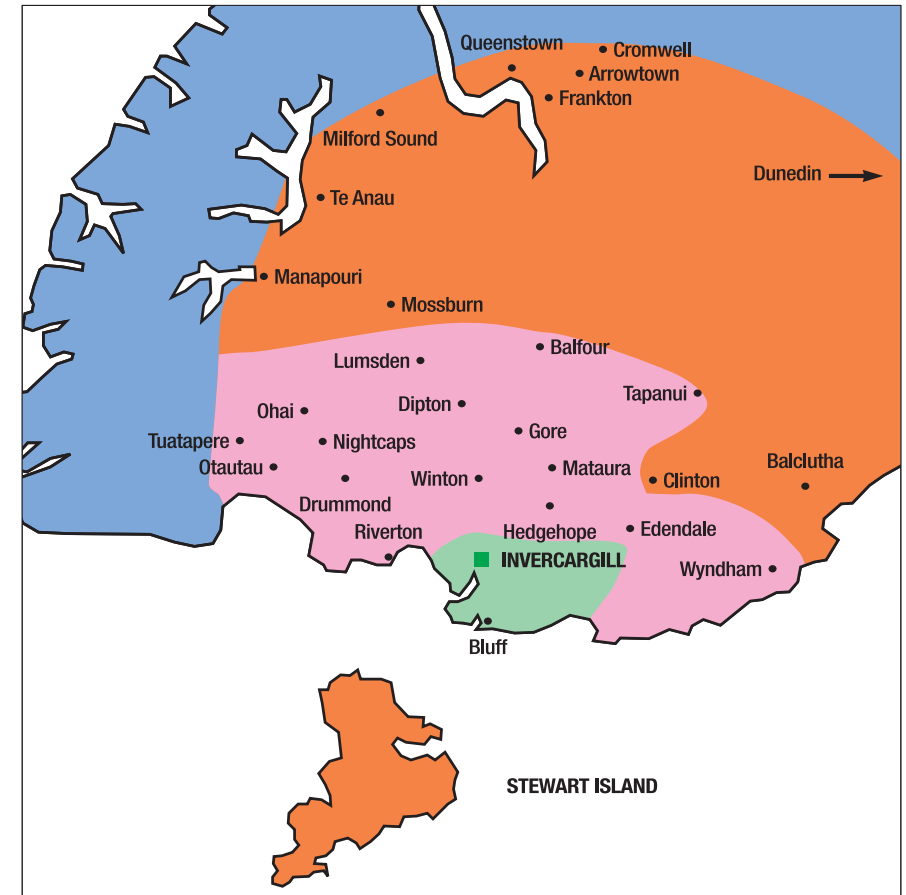

Ticketing Guidelines - Invercargill

Local and Regional Areas

Localink

Delivery within the local metropolitan area

Outer Area

Delivery within 75kms of local metropolitan area

Regionalink

Delivery between 75 and 150kms of local metropolitan area

Nationwide

Intra Island

Overnight delivery within the Island

Inter Island

Overnight delivery between Islands

Two Day Inter Island

Two day delivery between Islands

Express Pack Satchels

5 Convenient Sizes

Letter 150mm x 260mm
Small 210mm x 260mm
Medium 280 x 390mm
Large 360mm x 415mm
Xtra Large 450mm x 450mm

Nationwide Delivery

Within the Island
Overnight by 12noon

Nationwide Delivery

Between the Islands
Overnight by 12noon

Service Standard

Local

Same day if picked up prior to 12 noon
Overnight if picked up after 12 noon

Within the Island

Overnight by 12 noon

Outer Area and Regional

Overnight by 12noon

Between Islands

Overnight by 12 noon
Economy 2 day option

Invercargill Delivery Area

Autobook. 0800 767 842

Customer Service. 0800 106 828