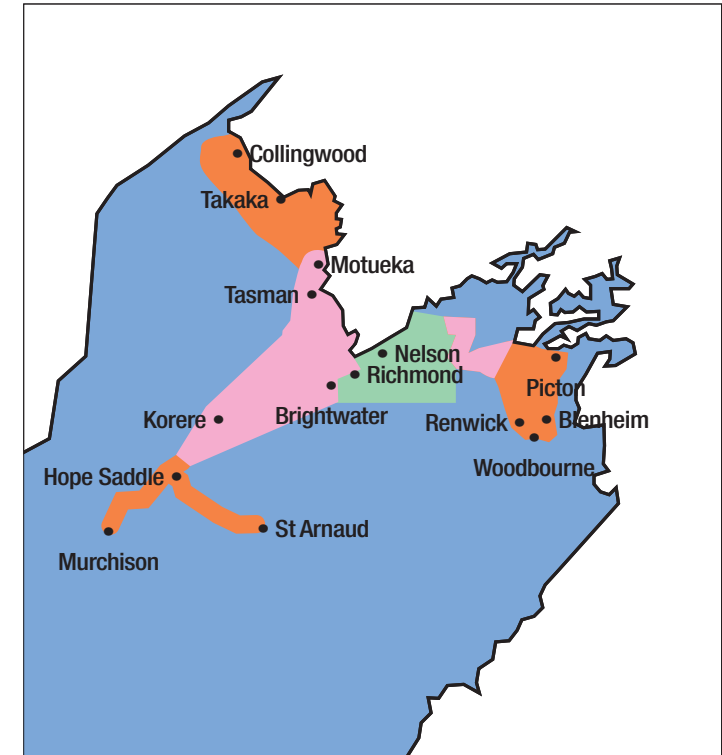

Ticketing Guidelines - Nelson

Local and Regional Areas

Localink

Delivery within the local metropolitan area

Outer Area

Delivery within 75kms of local metropolitan area

Regionalink

Delivery between 75 and 150kms of local metropolitan area

Nationwide

Intra Island

Overnight delivery within the Island

Inter Island

Overnight delivery between Islands

Two Day Inter Island

Two day delivery between Islands

Express Pack Satchels

5 Convenient Sizes

Letter 150mm x 260mm
Small 210mm x 260mm
Medium 280 x 390mm
Large 360mm x 415mm
Xtra Large 450mm x 450mm

Nationwide Delivery

Within the Island
Overnight by 12noon

Nationwide Delivery

Between the Islands
Overnight by 12noon

Service Standard

Local

Same day if picked up prior to 12 noon
Overnight if picked up after 12 noon

Within the Island

Overnight by 12 noon

Outer Area and Regional

Overnight by 12noon

Between Islands

Overnight by 12 noon
Economy 2 day option

Nelson Delivery Area

Autobook. 0800 767 842

Customer Service. 0800 106 828