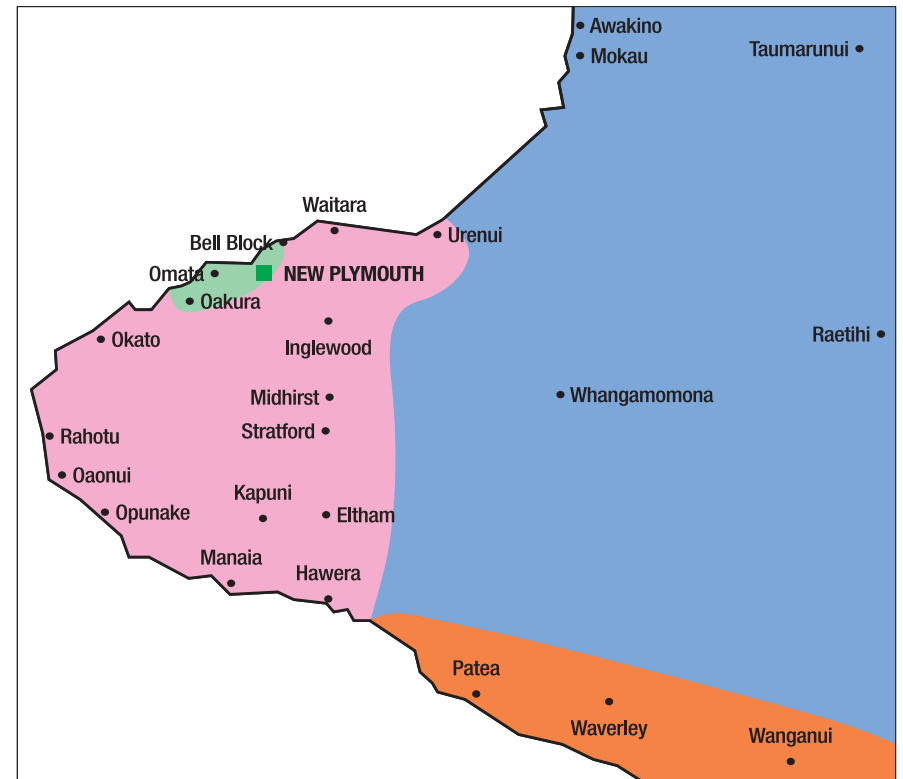

Ticketing Guidelines - New Plymouth

Local and Regional Areas

Localink

Delivery within the local metropolitan area

Outer Area

Delivery within 75kms of local metropolitan area

Regionalink

Delivery between 75 and 150kms of local metropolitan area

Nationwide

Intra Island

Overnight delivery within the Island

Inter Island

Overnight delivery between Islands

Two Day Inter Island

Two day delivery between Islands

Express Pack Satchels

5 Convenient Sizes

Letter 150mm x 260mm
Small 210mm x 260mm
Medium 280 x 390mm
Large 360mm x 415mm
Xtra Large 450mm x 450mm

Nationwide Delivery

Within the Island
Overnight by 12noon

Nationwide Delivery

Between the Islands
Overnight by 12noon

Service Standard

Local

Same day if picked up prior to 12 noon
Overnight if picked up after 12 noon

Within the Island

Overnight by 12 noon

Outer Area and Regional

Overnight by 12noon

Between Islands

Overnight by 12 noon
Economy 2 day option

New Plymouth Delivery Area

Autobook. 0800 767 842

Customer Service. 0800 106 828

P. 06 757 3142

WWW.POSTHASTE.CO.NZ