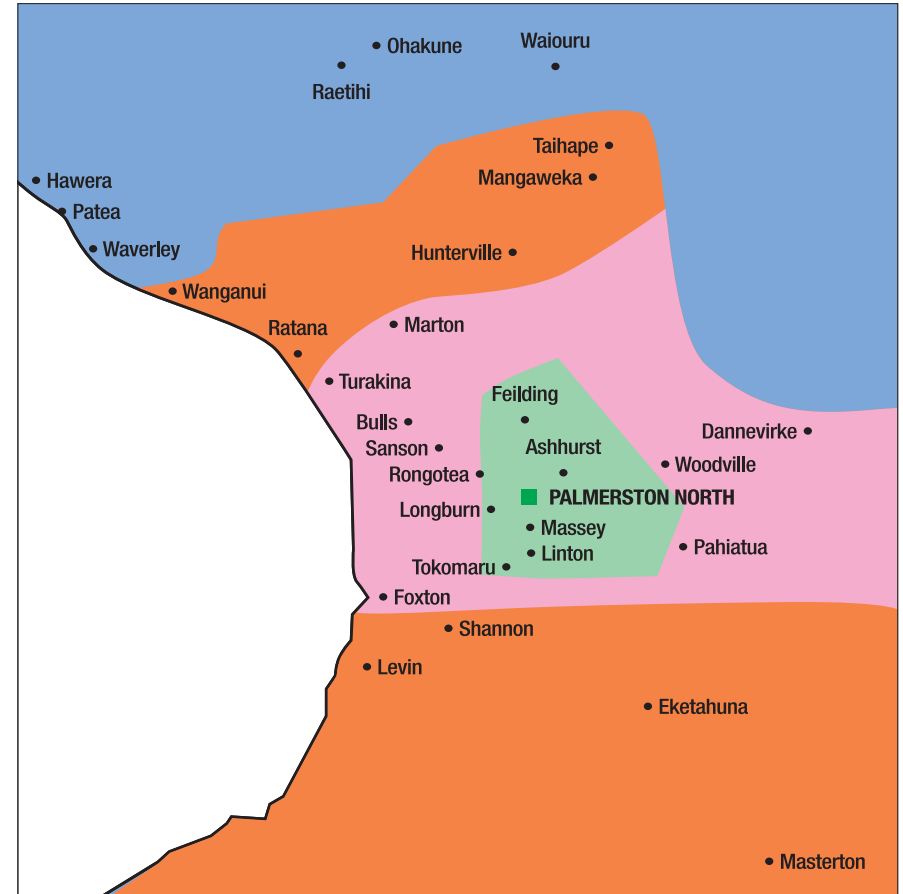

Ticketing Guidelines - Palmerston North

Local and Regional Areas

Localink

Delivery within the local metropolitan area

Outer Area

Delivery within 75kms of local metropolitan area

Regionalink

Delivery between 75 and 150kms of local metropolitan area

Nationwide

Intra Island

Overnight delivery within the Island

Inter Island

Overnight delivery between Islands

Two Day Inter Island

Two day delivery between Islands

Express Pack Satchels

5 Convenient Sizes

Letter 150mm x 260mm
Small 210mm x 260mm
Medium 280 x 390mm
Large 360mm x 415mm
Xtra Large 450mm x 450mm

Nationwide Delivery

Within the Island
Overnight by 12noon

Nationwide Delivery

Between the Islands
Overnight by 12noon

Service Standard

Local

Same day if picked up prior to 12 noon
Overnight if picked up after 12 noon

Within the Island

Overnight by 12 noon

Outer Area and Regional

Overnight by 12noon

Between Islands

Overnight by 12 noon
Economy 2 day option

Palmerston North Delivery Area

Autobook. 0800 767 842

Customer Service. 06 351 2300 Or. 0800 106 828

P. 06 356 5337

WWW.POSTHASTE.CO.NZ