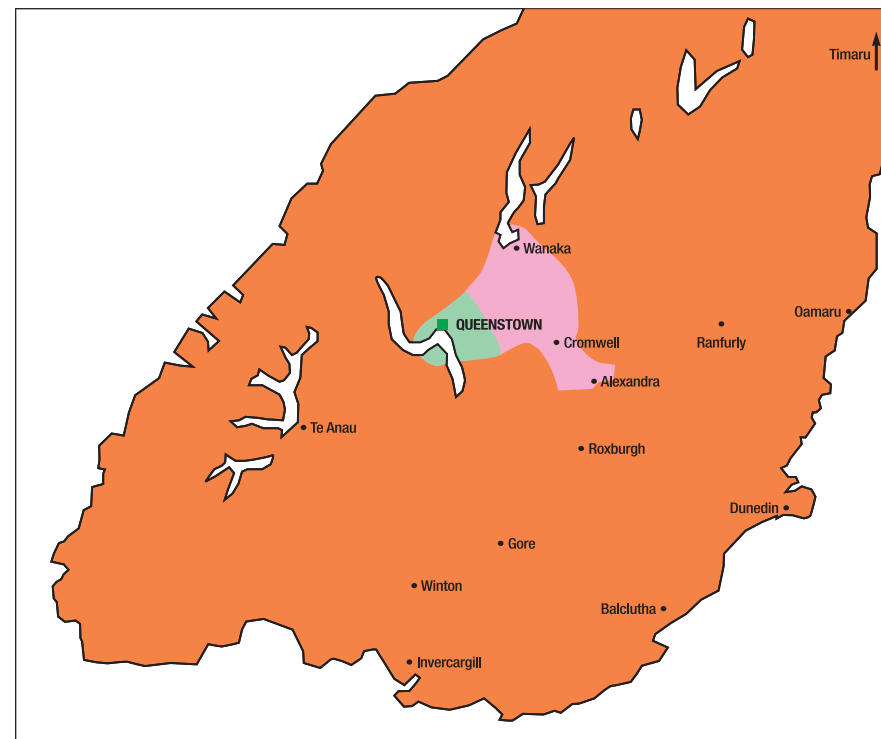

Ticketing Guidelines - Queenstown

Local and Regional Areas

Localink

Delivery within the local metropolitan area

Outer Area

Delivery within 75kms of local metropolitan area

Regionalink

Delivery between 75 and 150kms of local metropolitan area

Nationwide

Intra Island

Overnight delivery within the Island

Inter Island

Overnight delivery between Islands

Two Day Inter Island

Two day delivery between Islands

Express Pack Satchels

5 Convenient Sizes

Letter 150mm x 260mm
Small 210mm x 260mm
Medium 280 x 390mm
Large 360mm x 415mm
Xtra Large 450mm x 450mm

Nationwide Delivery

Within the Island
Overnight by 12noon

Nationwide Delivery

Between the Islands
Overnight by 12noon

Service Standard

Local

Same day if picked up prior to 12 noon
Overnight if picked up after 12 noon

Within the Island

Overnight by 12 noon

Outer Area and Regional

Overnight by 12noon

Between Islands

Overnight by 12 noon
Economy 2 day option

Queenstown Delivery Area

Autobook. 0800 767 842

Customer Service. 0800 106 828