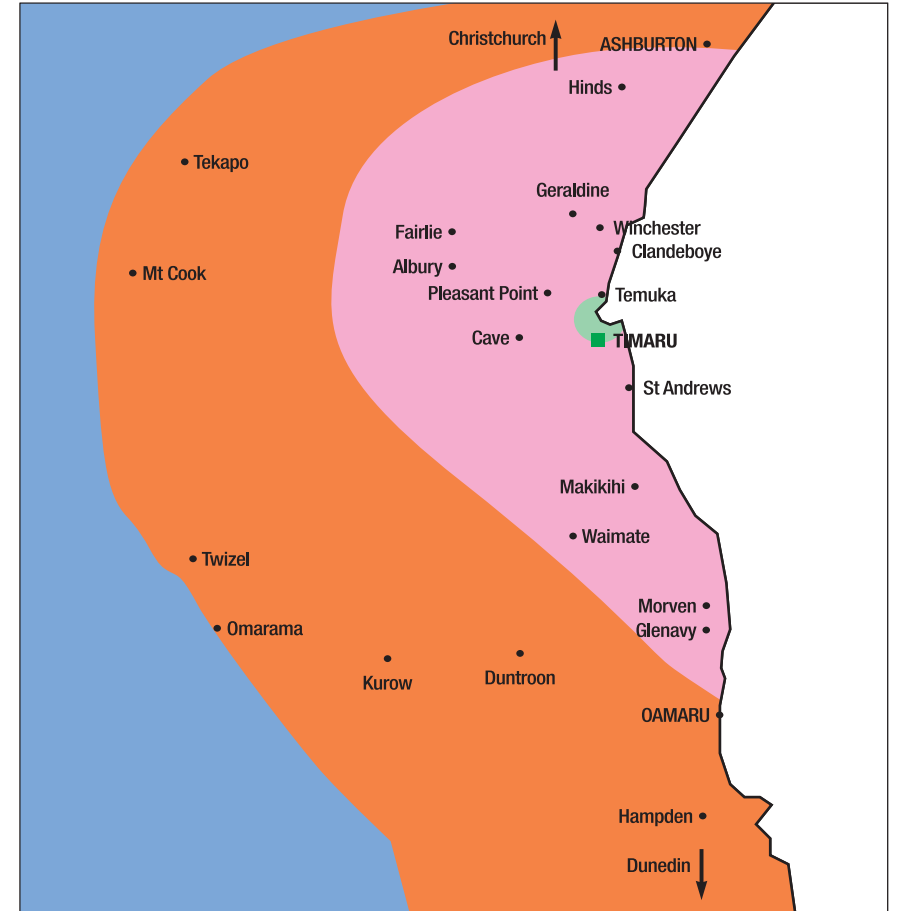

Ticketing Guidelines - Timaru

Local and Regional Areas

Localink

Delivery within the local metropolitan area

Outer Area

Delivery within 75kms of local metropolitan area

Regionalink

Delivery between 75 and 150kms of local metropolitan area

Nationwide

Intra Island

Overnight delivery within the Island

Inter Island

Overnight delivery between Islands

Two Day Inter Island

Two day delivery between Islands

Express Pack Satchels

5 Convenient Sizes

Letter 150mm x 260mm
Small 210mm x 260mm
Medium 280 x 390mm
Large 360mm x 415mm
Xtra Large 450mm x 450mm

Nationwide Delivery

Within the Island
Overnight by 12noon

Nationwide Delivery

Between the Islands
Overnight by 12noon

Service Standard

Local

Same day if picked up prior to 12 noon
Overnight if picked up after 12 noon

Within the Island

Overnight by 12 noon

Outer Area and Regional

Overnight by 12noon

Between Islands

Overnight by 12 noon
Economy 2 day option

Timaru Delivery Area

Autobook. 0800 767 842

Customer Service. 0800 106 828

P. 03 687 4276

WWW.POSTHASTE.CO.NZ