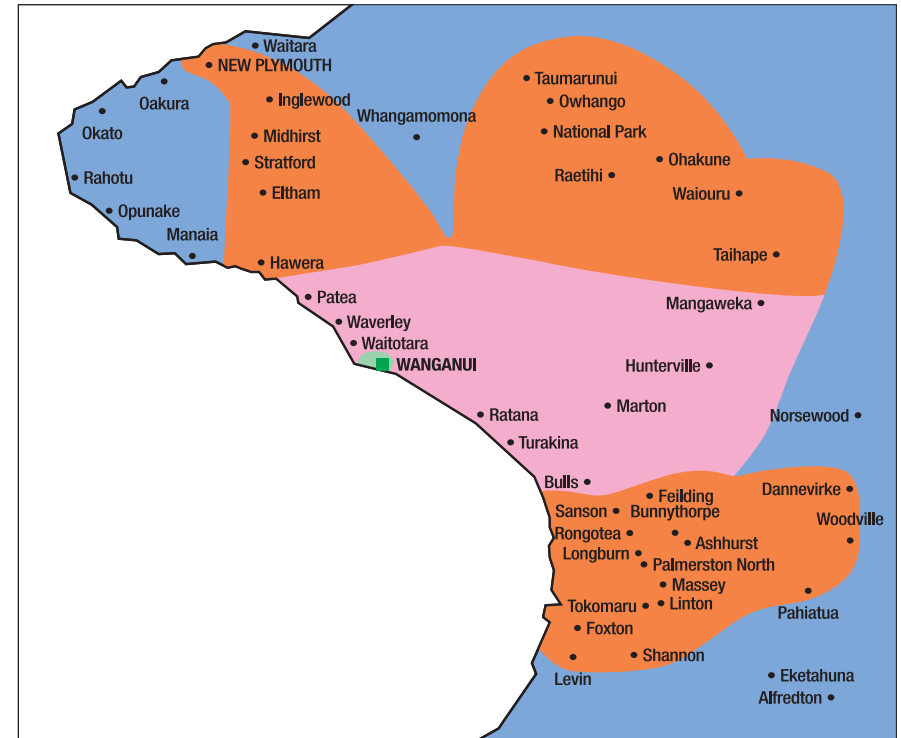

Ticketing Guidelines - Wanganui

Local and Regional Areas

Localink

Delivery within the local metropolitan area

Outer Area

Delivery within 75kms of local metropolitan area

Regionalink

Delivery between 75 and 150kms of local metropolitan area

Nationwide

Intra Island

Overnight delivery within the Island

Inter Island

Overnight delivery between Islands

Two Day Inter Island

Two day delivery between Islands

Express Pack Satchels

5 Convenient Sizes

Letter 150mm x 260mm
Small 210mm x 260mm
Medium 280 x 390mm
Large 360mm x 415mm
Xtra Large 450mm x 450mm

Nationwide Delivery

Within the Island
Overnight by 12noon

Nationwide Delivery

Between the Islands
Overnight by 12noon

Service Standard

Local

Same day if picked up prior to 12 noon
Overnight if picked up after 12 noon

Within the Island

Overnight by 12 noon

Outer Area and Regional

Overnight by 12noon

Between Islands

Overnight by 12 noon
Economy 2 day option

Wanganui Delivery Area

Autobook. 0800 767 842

Customer Service. 0800 106 828

WWW.POSTHASTE.CO.NZ