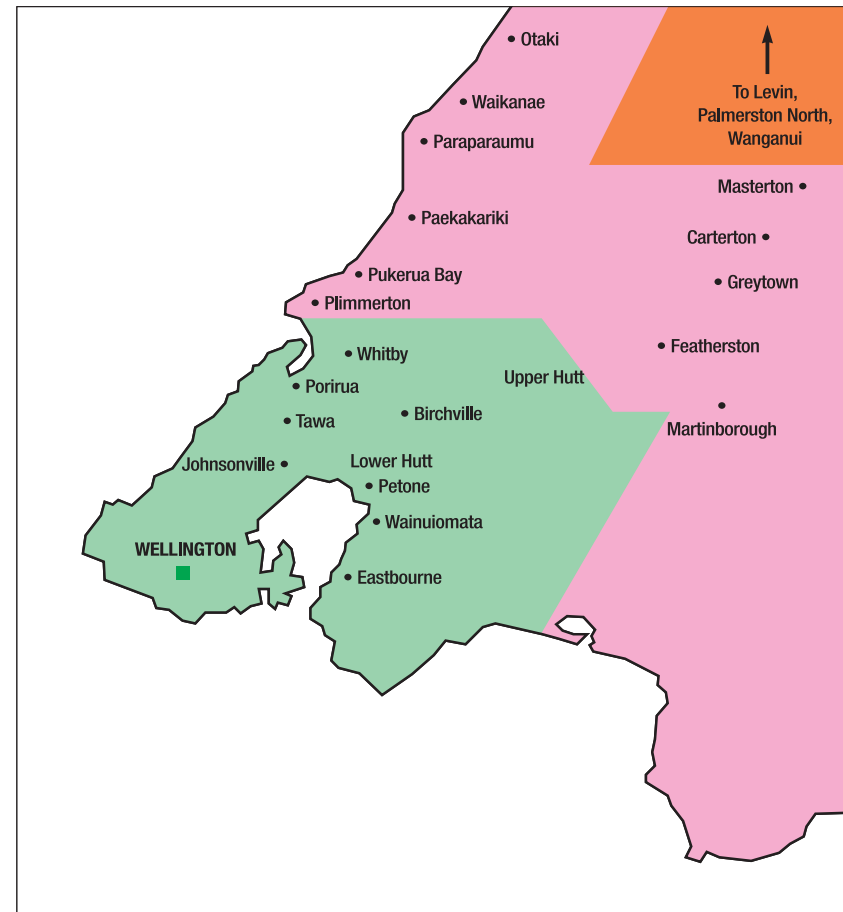

Ticketing Guidelines - Wellington

Local and Regional Areas

Localink

Delivery within the local metropolitan area

Outer Area

Delivery within 75kms of local metropolitan area

Regionalink

Delivery between 75 and 150kms of local metropolitan area

Between the Islands
 Overnight by 12noon

Service Standard

Local

Same day if picked up prior to 12 noon
 Overnight if picked up after 12 noon

Within the Island

Overnight by 12 noon

Outer Area and Regional

Overnight by 12noon

Between Islands

Overnight by 12 noon
 Economy 2 day option

Wellington Delivery Area

Autobook. 0800 767 842

Customer Service. 04 472 3666 **Or.** 0800 106 828

P. 04 472 3925

WWW.POSTHASTE.CO.NZ