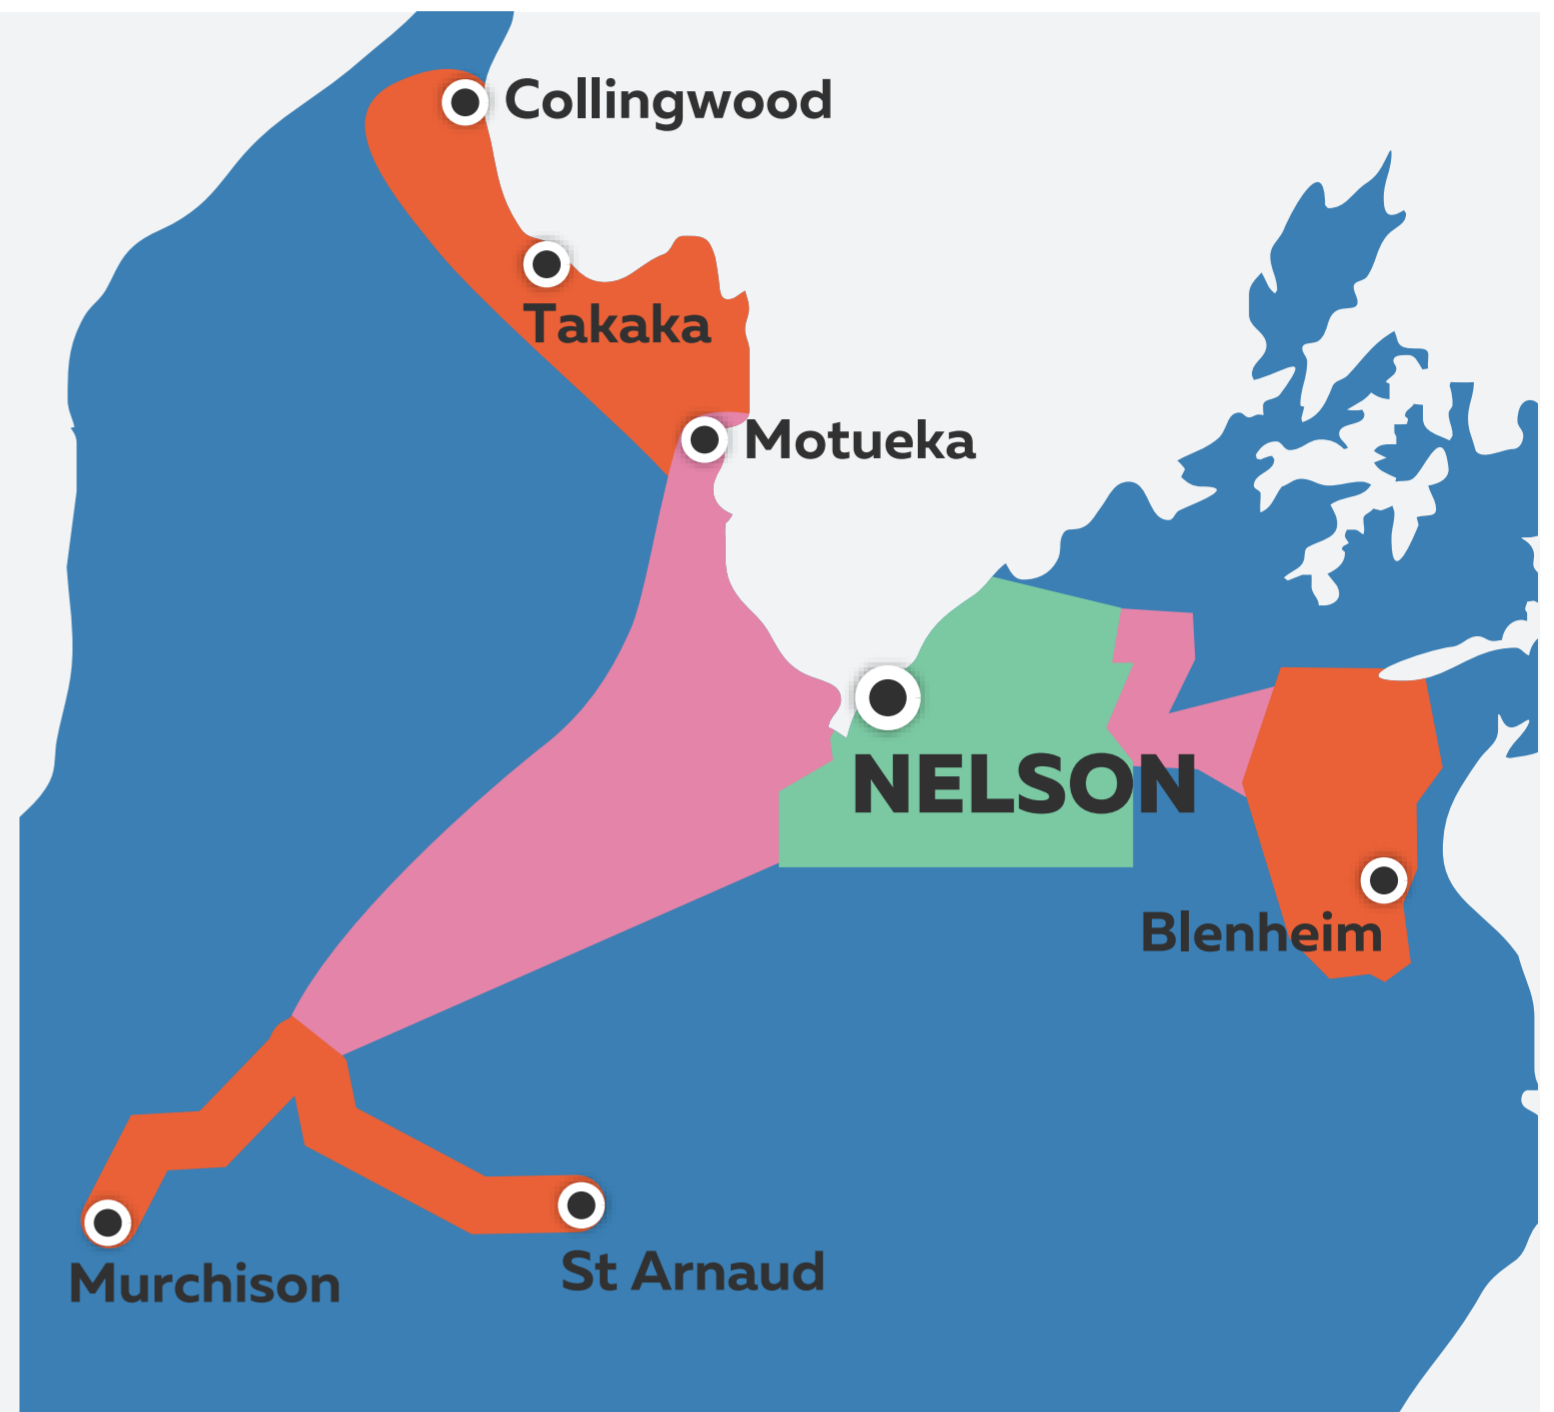

Delivery Guide Nationwide

Nelson

Delivery Map

- Local - Metropolitan Area
- Regional Area
- Outer Area
- Within Island

The type of delivery rate depends on where your item is going – Local; Outer Area; Regional; Within Island; Inter-Island.

Additionally, there are extra rates for:

- Residential
- Rural/Non-Urban
- Saturday Delivery
- Dangerous Goods