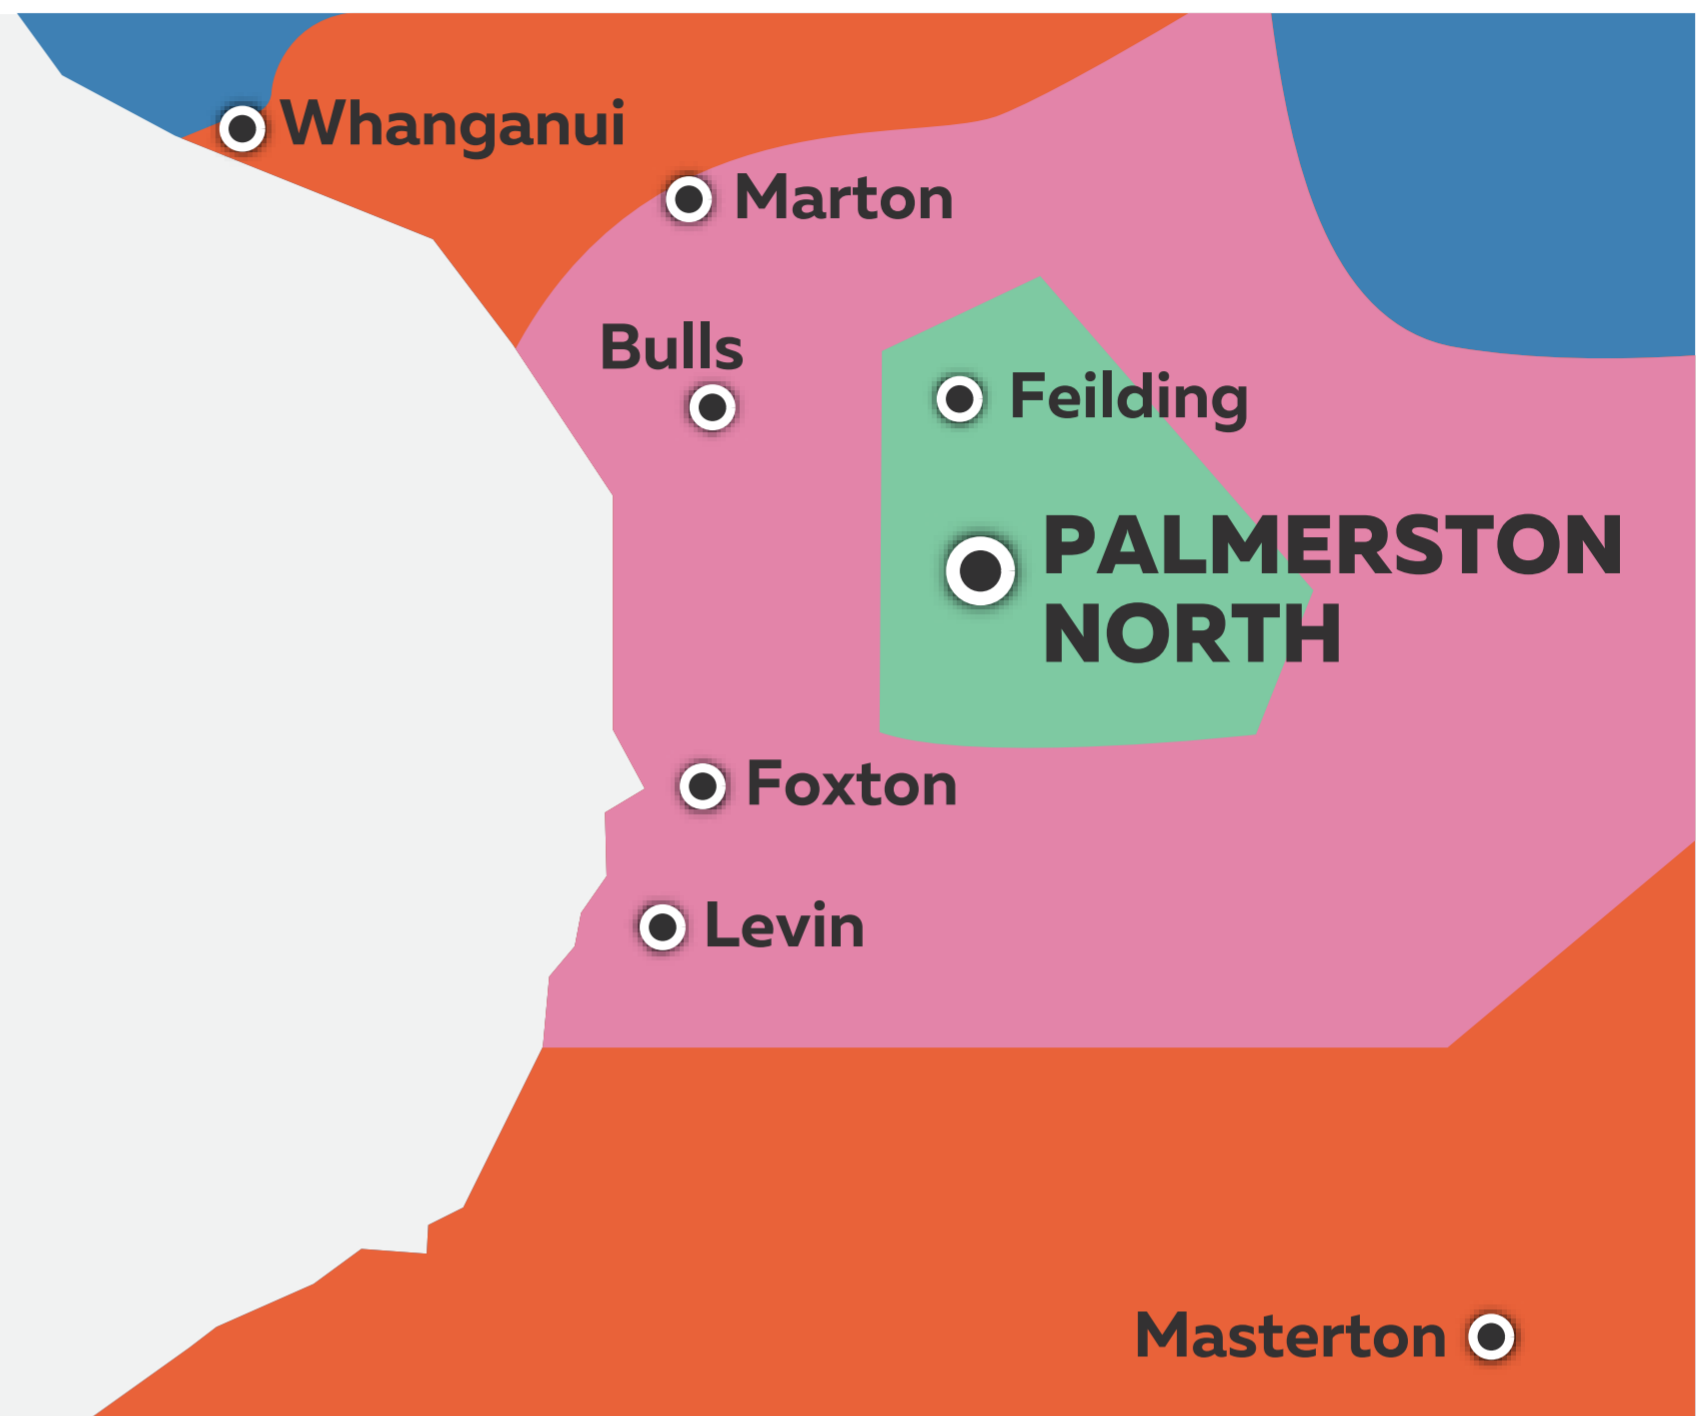

Palmerston North

Delivery Map

- Local - Metropolitan Area
- Regional Area
- Outer Area
- Within Island

The type of delivery rate depends on where your item is going - Local; Outer Area; Regional; Within Island; Inter-Island.

Additionally, there are extra rates for:

- Residential
- Rural/Non-Urban
- Saturday Delivery
- Dangerous Goods
- Offshore Islands
  (Waiheke Island, Great Barrier Island, Chatham Islands, Stewart Island)

* Please note - Delivery to physical addresses only.
We can not deliver to PO Boxes, NZ Post lobbies, shops or agencies.