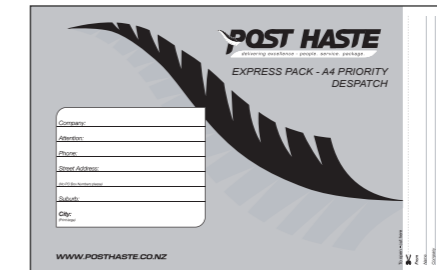

## Our Product Range

We have a range of signature and non signature courier tickets available to suit your needs.

Our Courier satchels are available in standard or bubble insert range.

Signature

Non-Signature

Express Pack

Express Bubble Pack