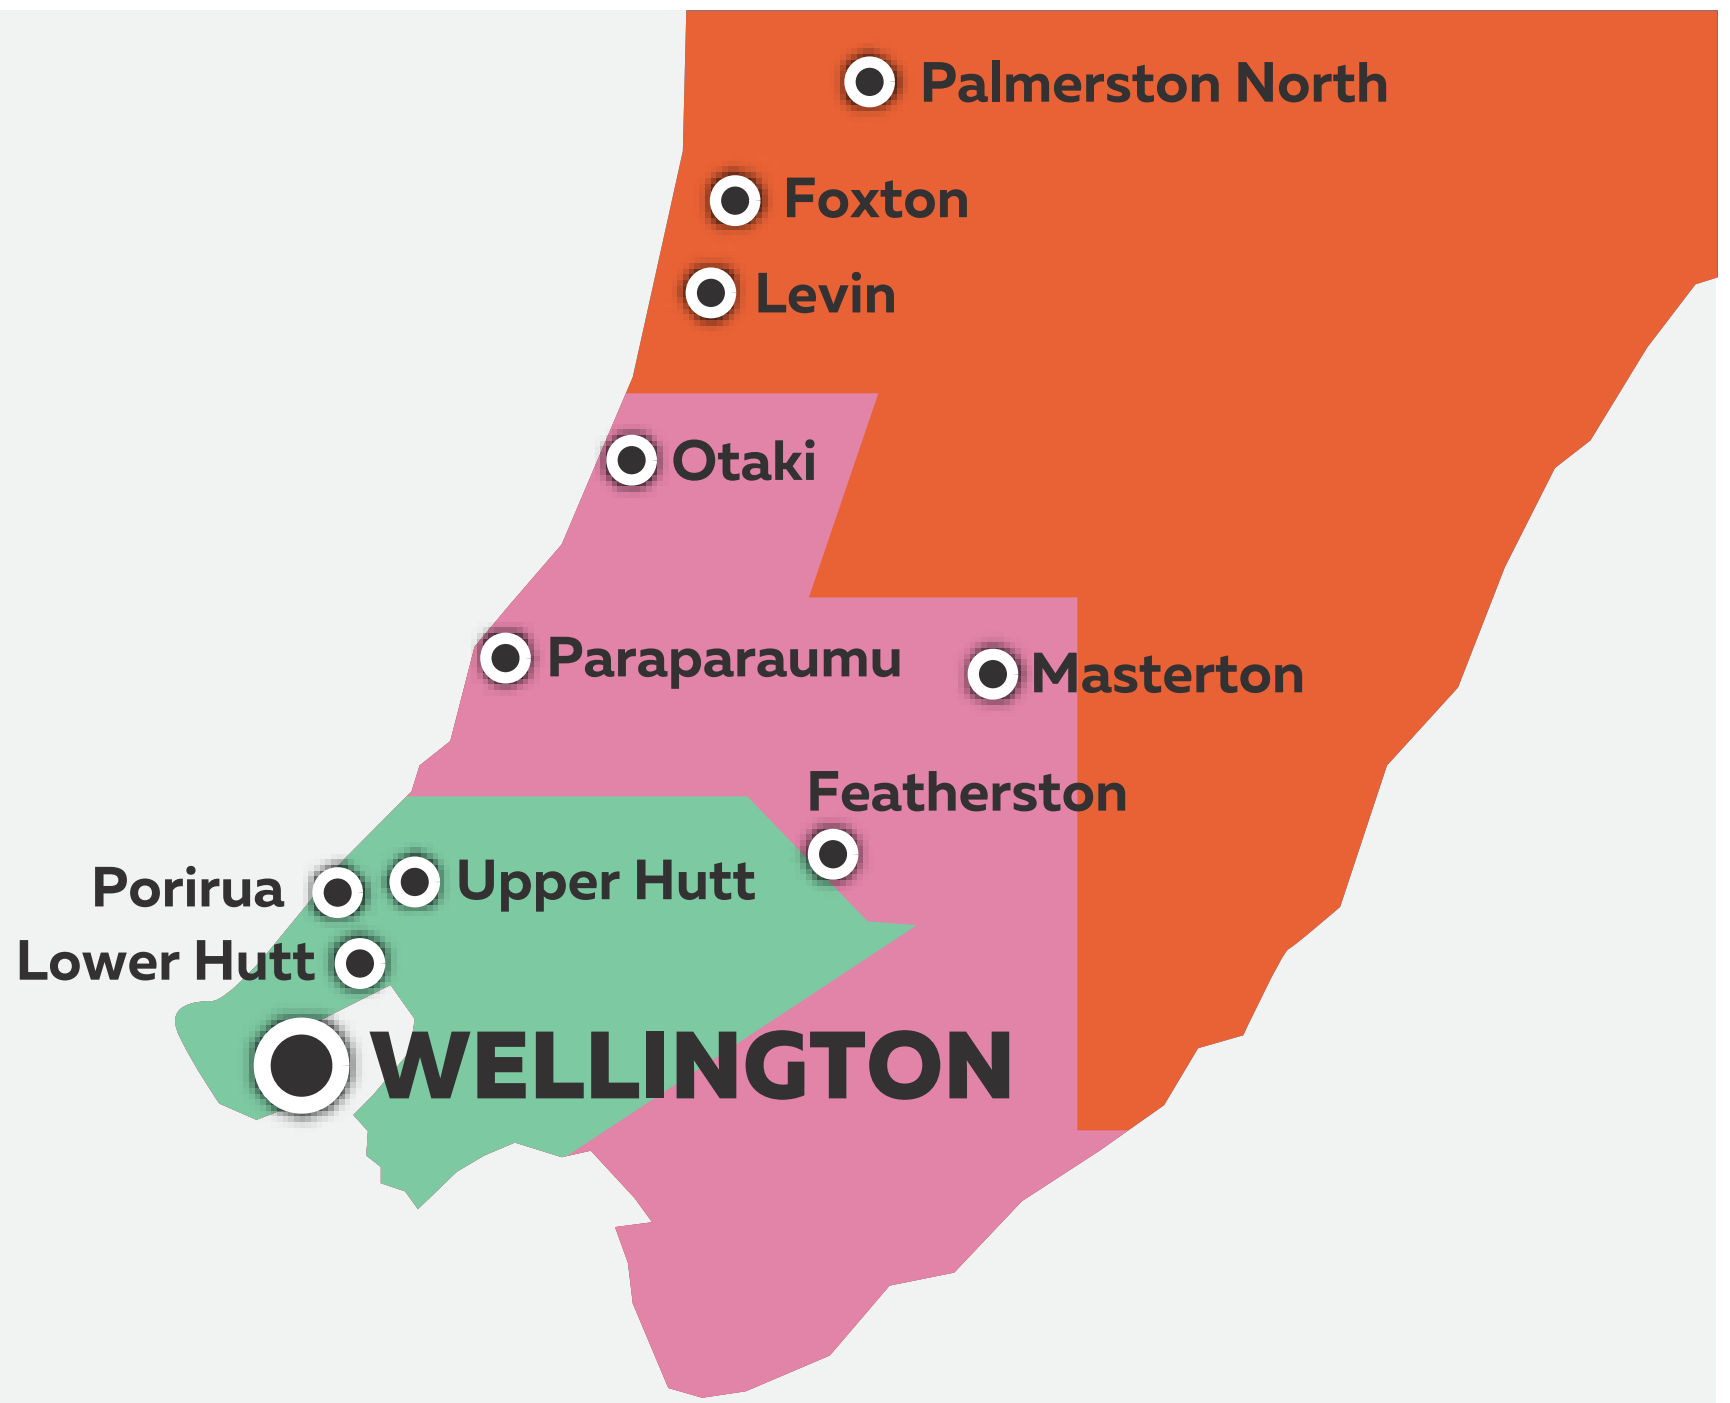

Wellington

Delivery Map

- Local - Metropolitan Area
- Regional Area
- Outer Area
- Within Island

The type of delivery rate depends on where your item is going - Local; Outer Area; Regional; Within Island; Inter-Island.

Additionally, there are extra rates for:

- Residential
- Rural/Non-Urban
- Saturday Delivery
- Dangerous Goods
- Offshore Islands
(Waiheke Island, Great Barrier Island, Chatham Islands, Stewart Island)

* Please note - Delivery to physical addresses only.
We can not deliver to PO Boxes, NZ Post lobbies, shops or agencies.

WITHIN ISLAND DELIVERY

For Local, Outer Area, Regional and Within Island.

Local Delivery (MS)

Delivery within the local metropolitan area.

Outer Area (RS)

Delivery within 75km of the local metropolitan area.

Regional Area (RN)

Delivery within 150km of the local metropolitan area.

Within Island (PE)