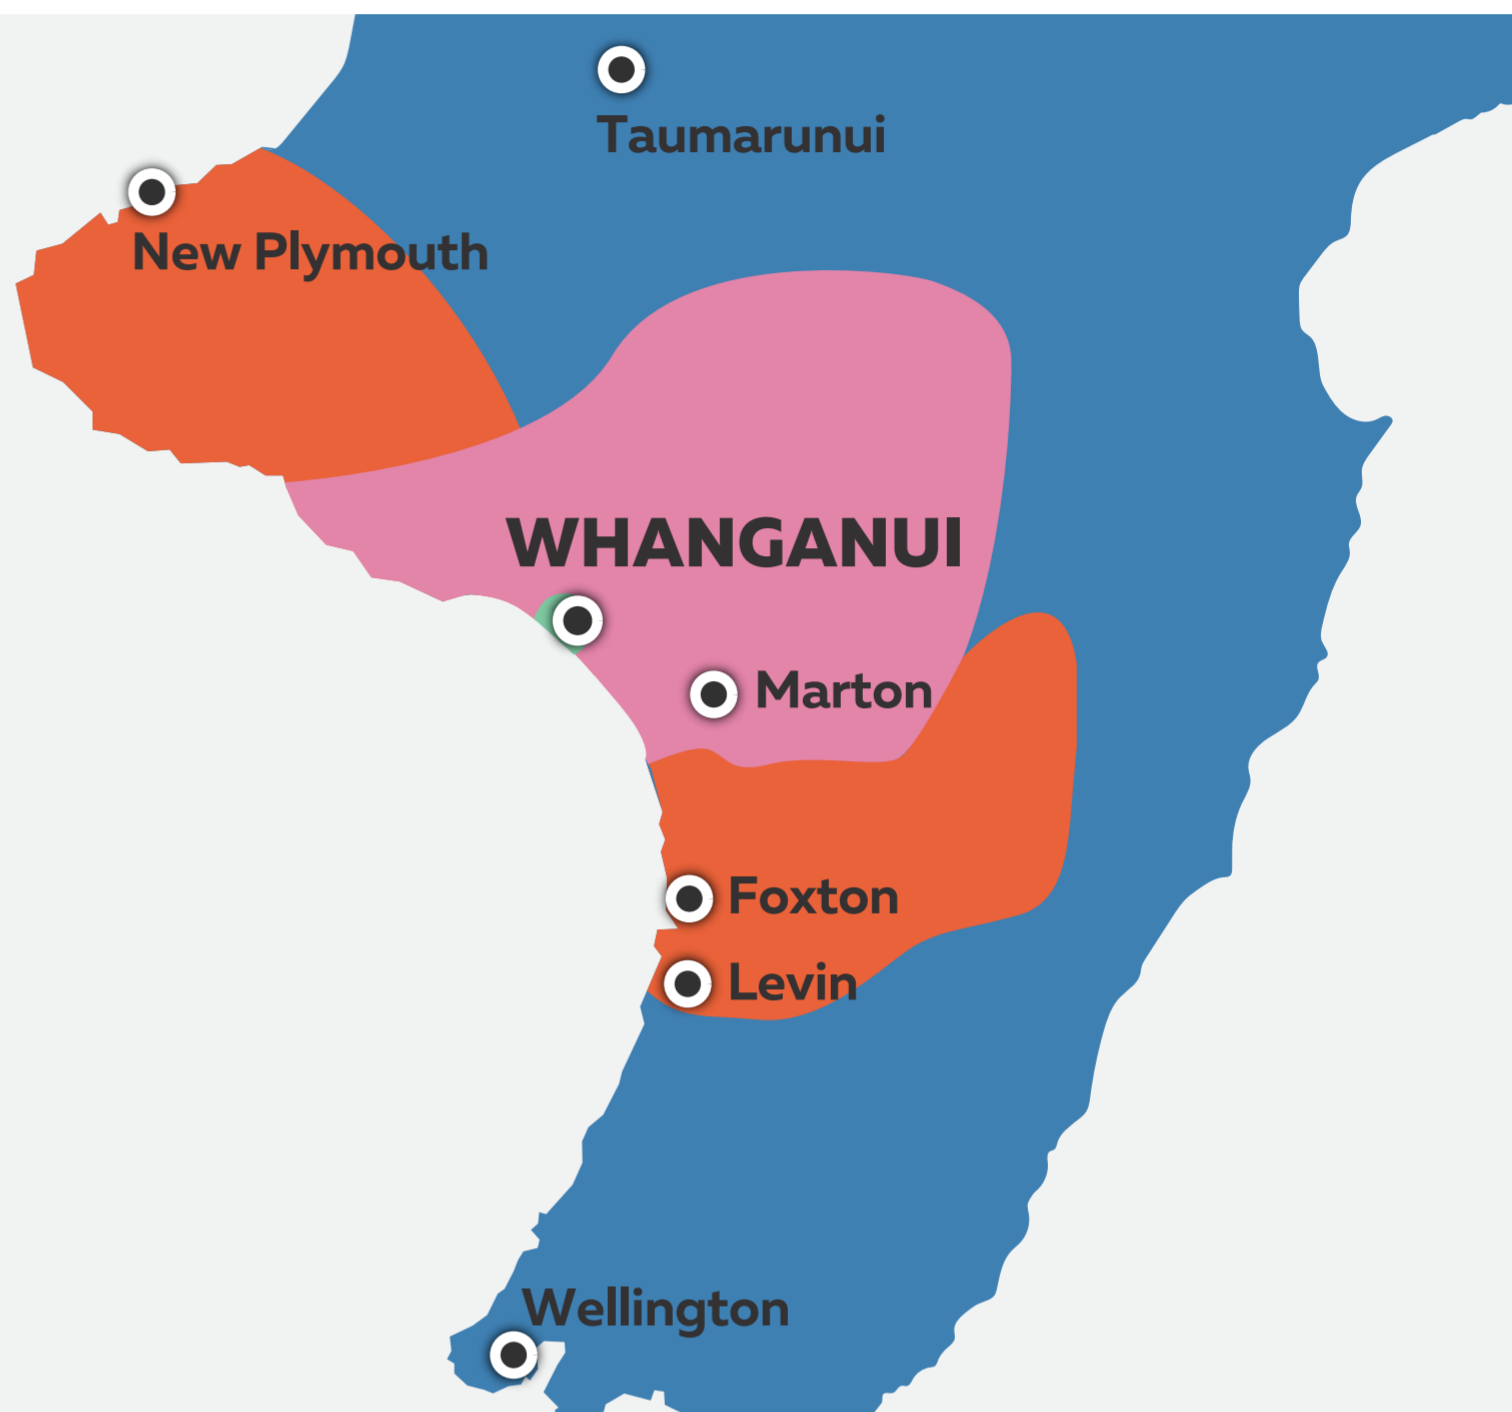

# Whanganui

## Delivery Map

- Local - Metropolitan Area
- Regional Area
- Outer Area
- Within Island

The type of delivery rate depends on where your item is going - Local; Outer Area; Regional; Within Island; Inter-Island.

### Local Delivery (MS)

Delivery within the local metropolitan area.

### Regional Area (RN)

Delivery within 150km of the local metropolitan area.