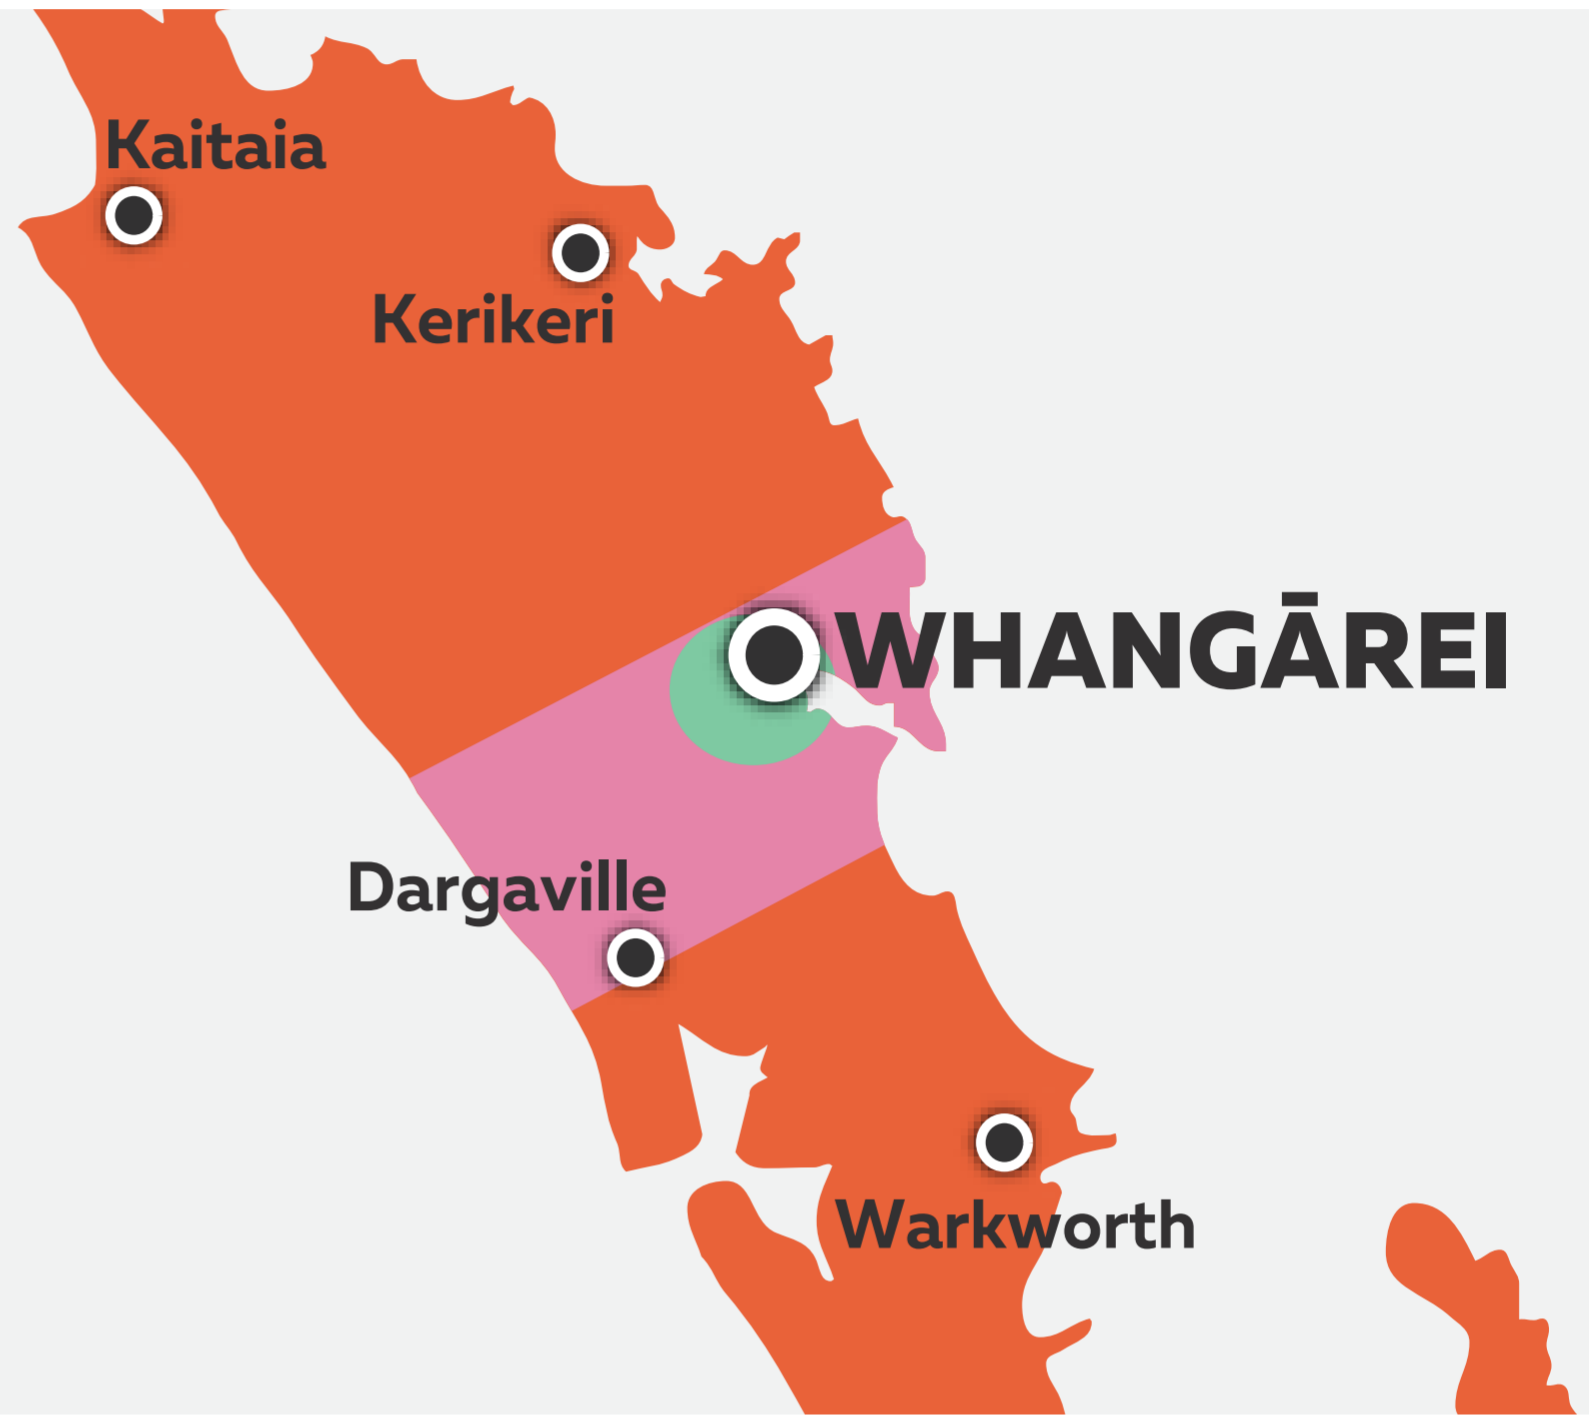

Whangārei

Delivery Map

- Local - Metropolitan Area
- Regional Area
- Outer Area
- Within Island

The type of delivery rate depends on where your item is going - Local; Outer Area; Regional; Within Island; Inter-Island.

Additionally, there are extra rates for:

- Residential
- Rural/Non-Urban
- Saturday Delivery
- Dangerous Goods
- Offshore Islands
(Waiheke Island, Great Barrier Island, Chatham Islands, Stewart Island)

Delivery within the local metropolitan area.

Outer Area (RS)

Delivery within 75km of the local metropolitan area.

Regional Area (RN)

Delivery within 150km of the local metropolitan area.

Within Island (PE)